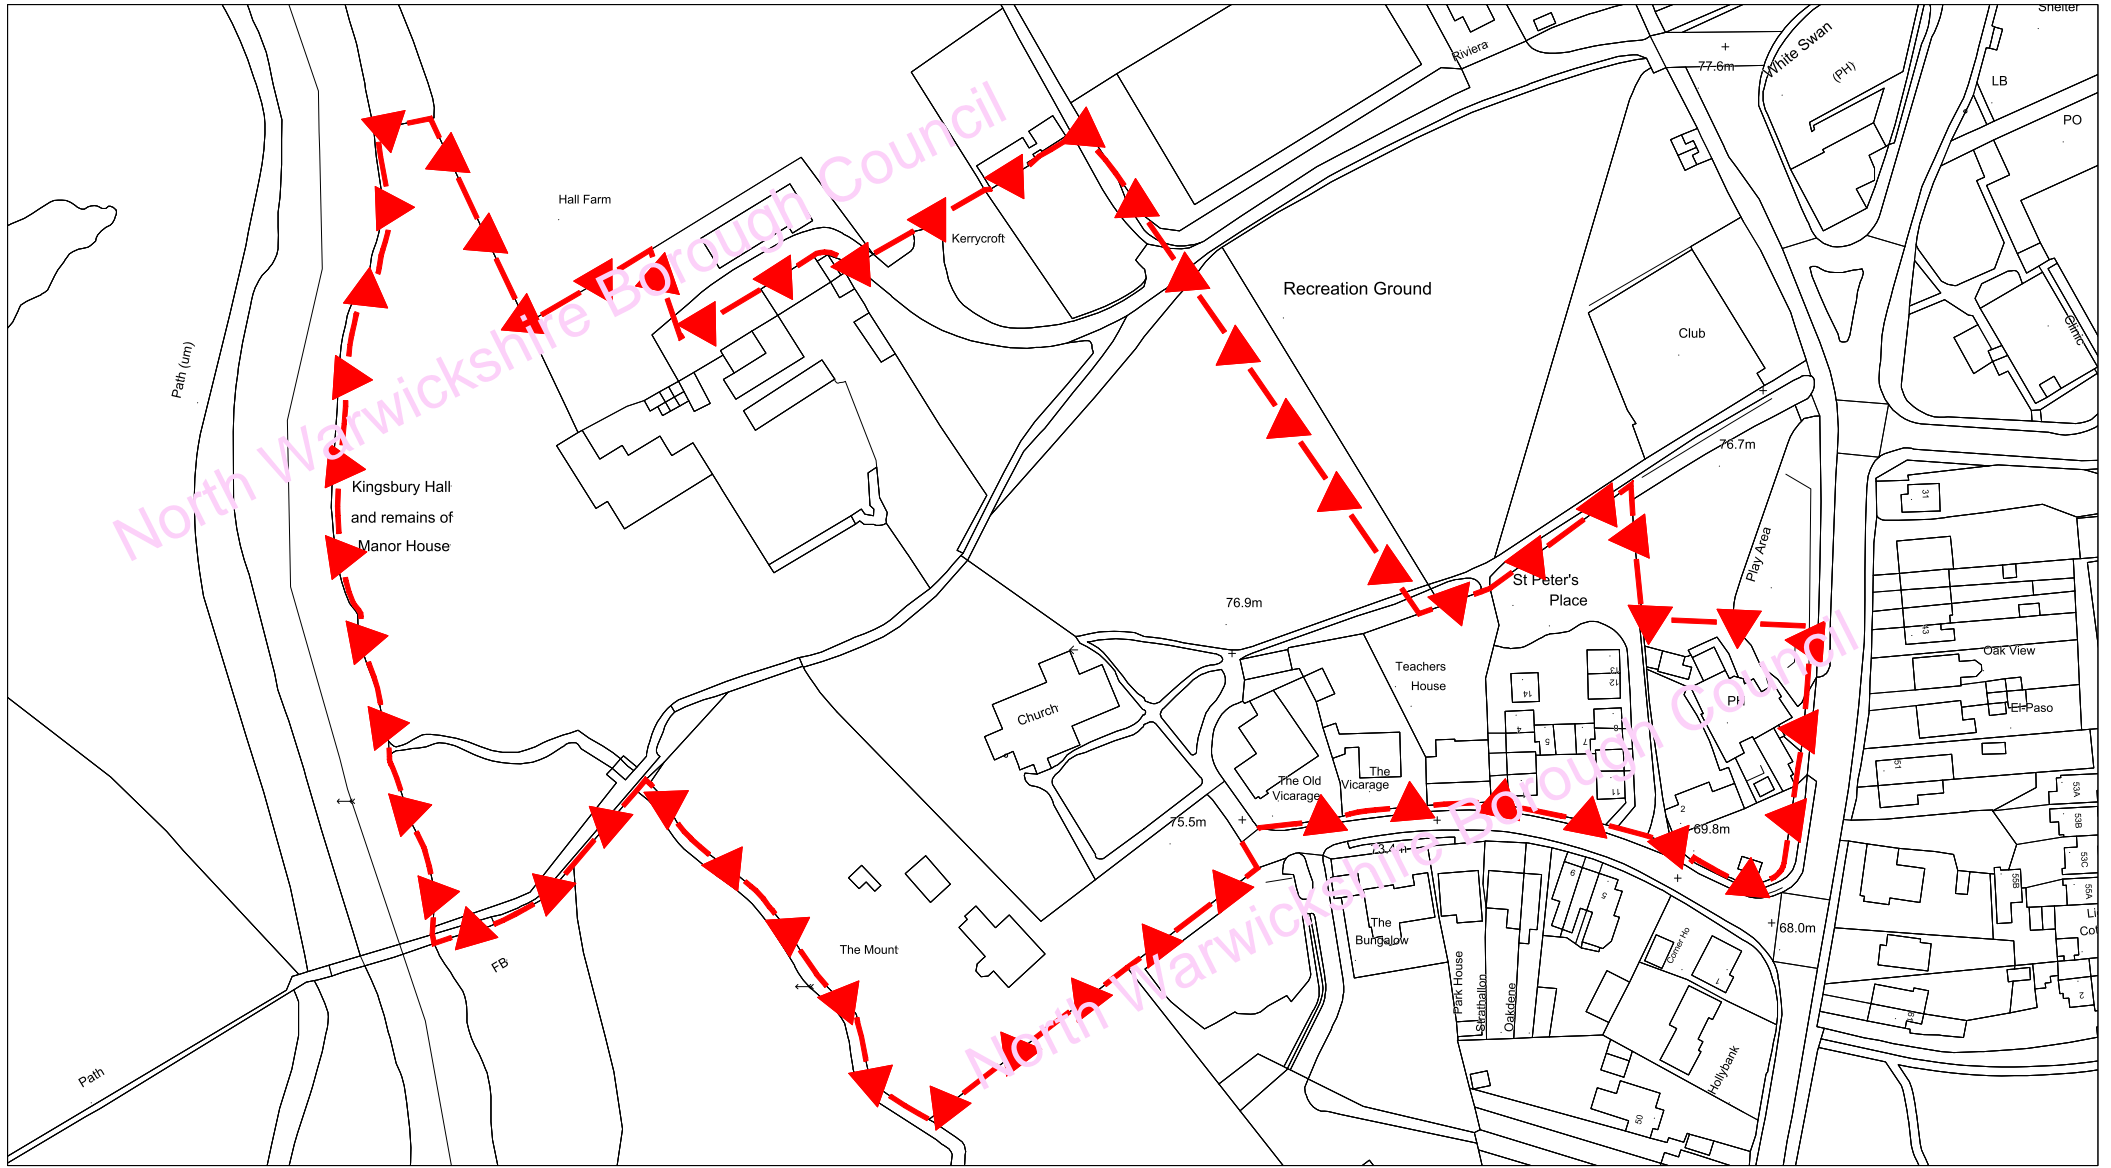

Kingsbury Conservation Area

(C) Crown copyright and database rights 2016 Ordnance Survey 100017910

North Warwickshire
Borough Council