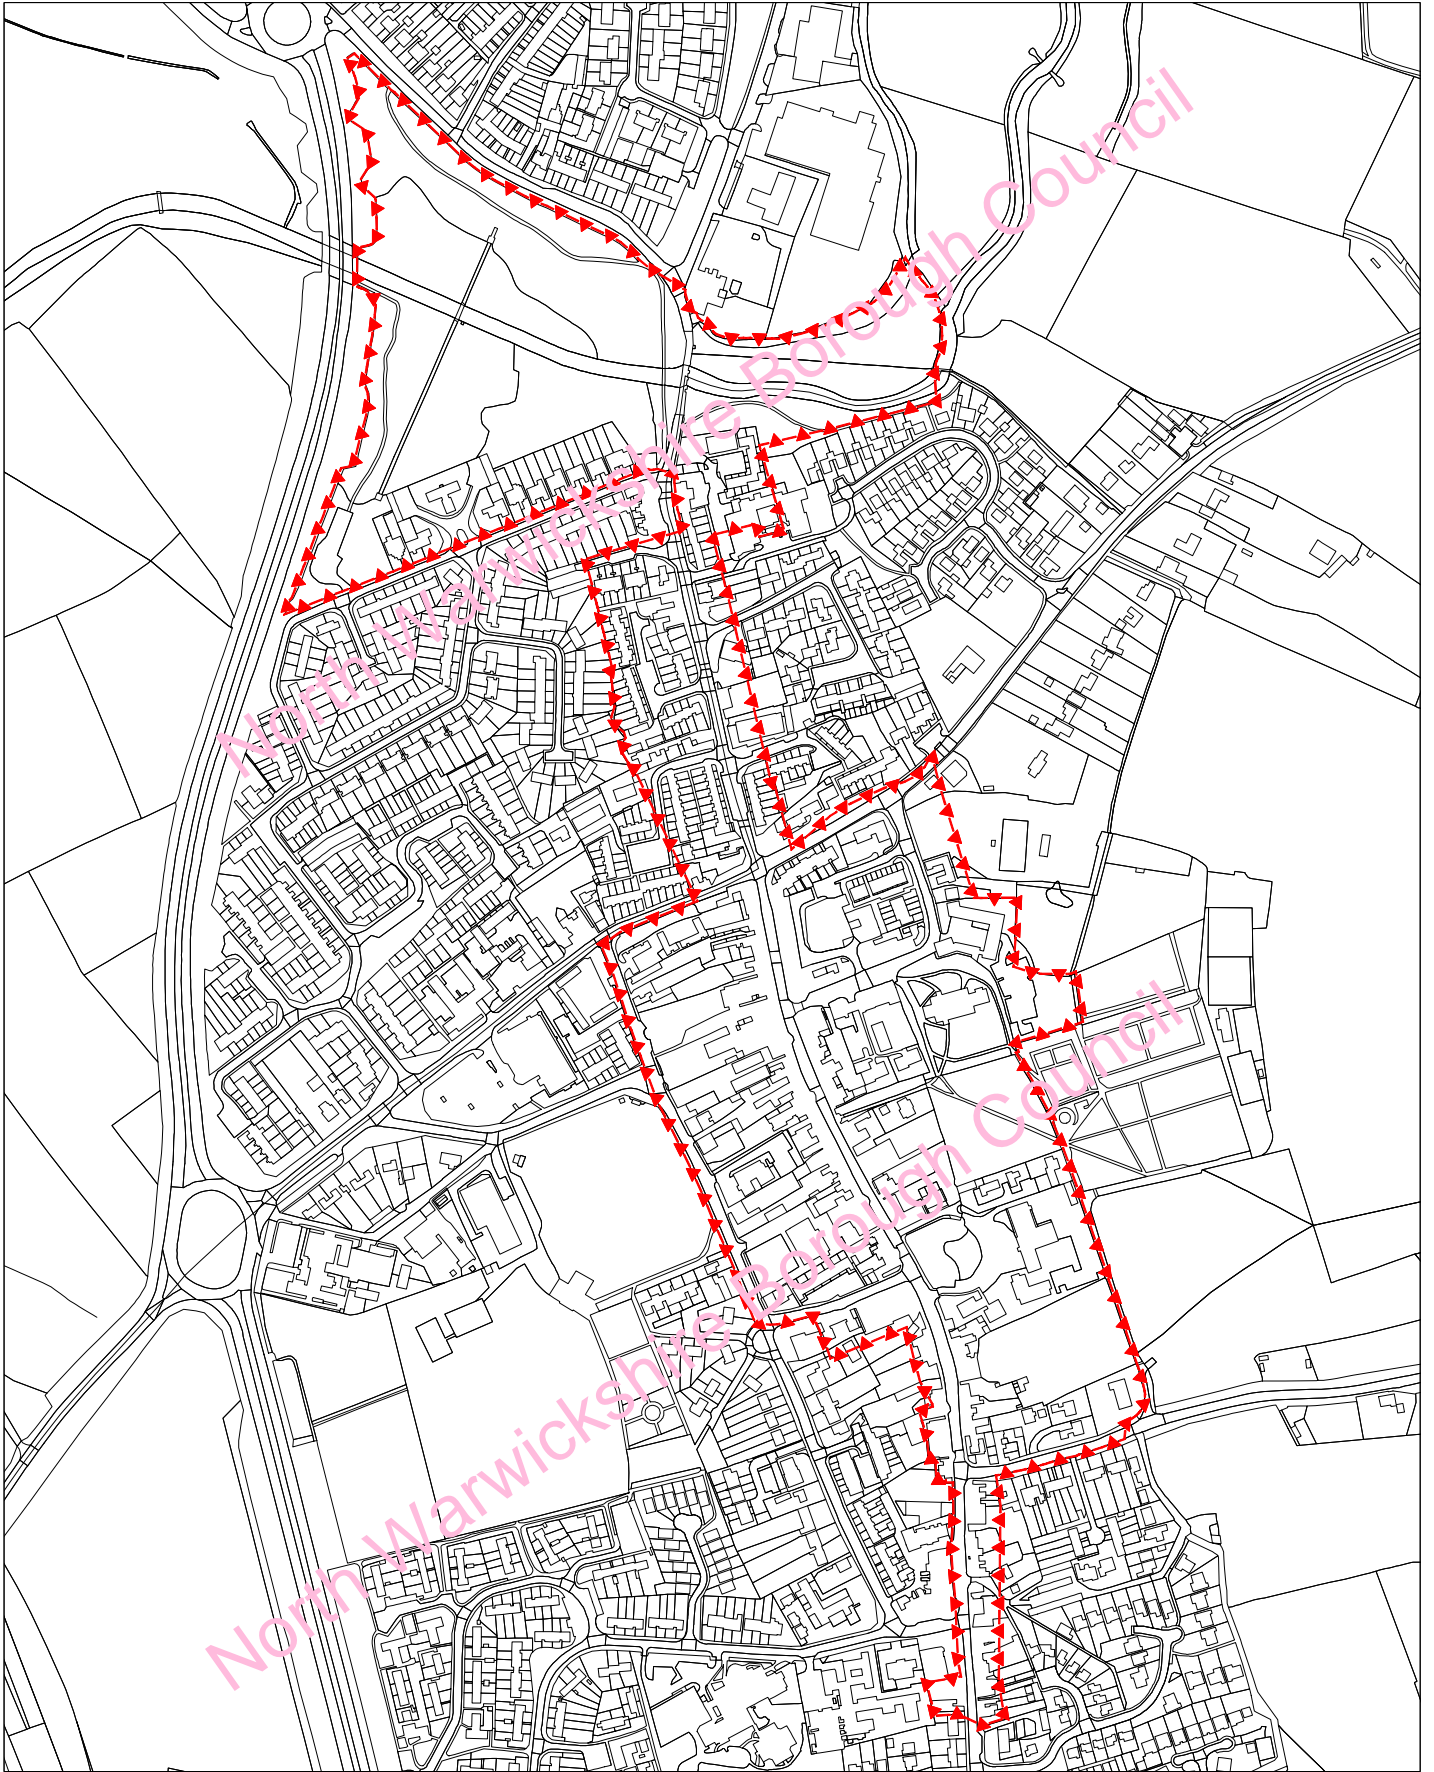

Coleshill Conservation Area

© Crown copyright and database rights 2016 Ordnance Survey 100017910

North Warwickshire
Borough Council