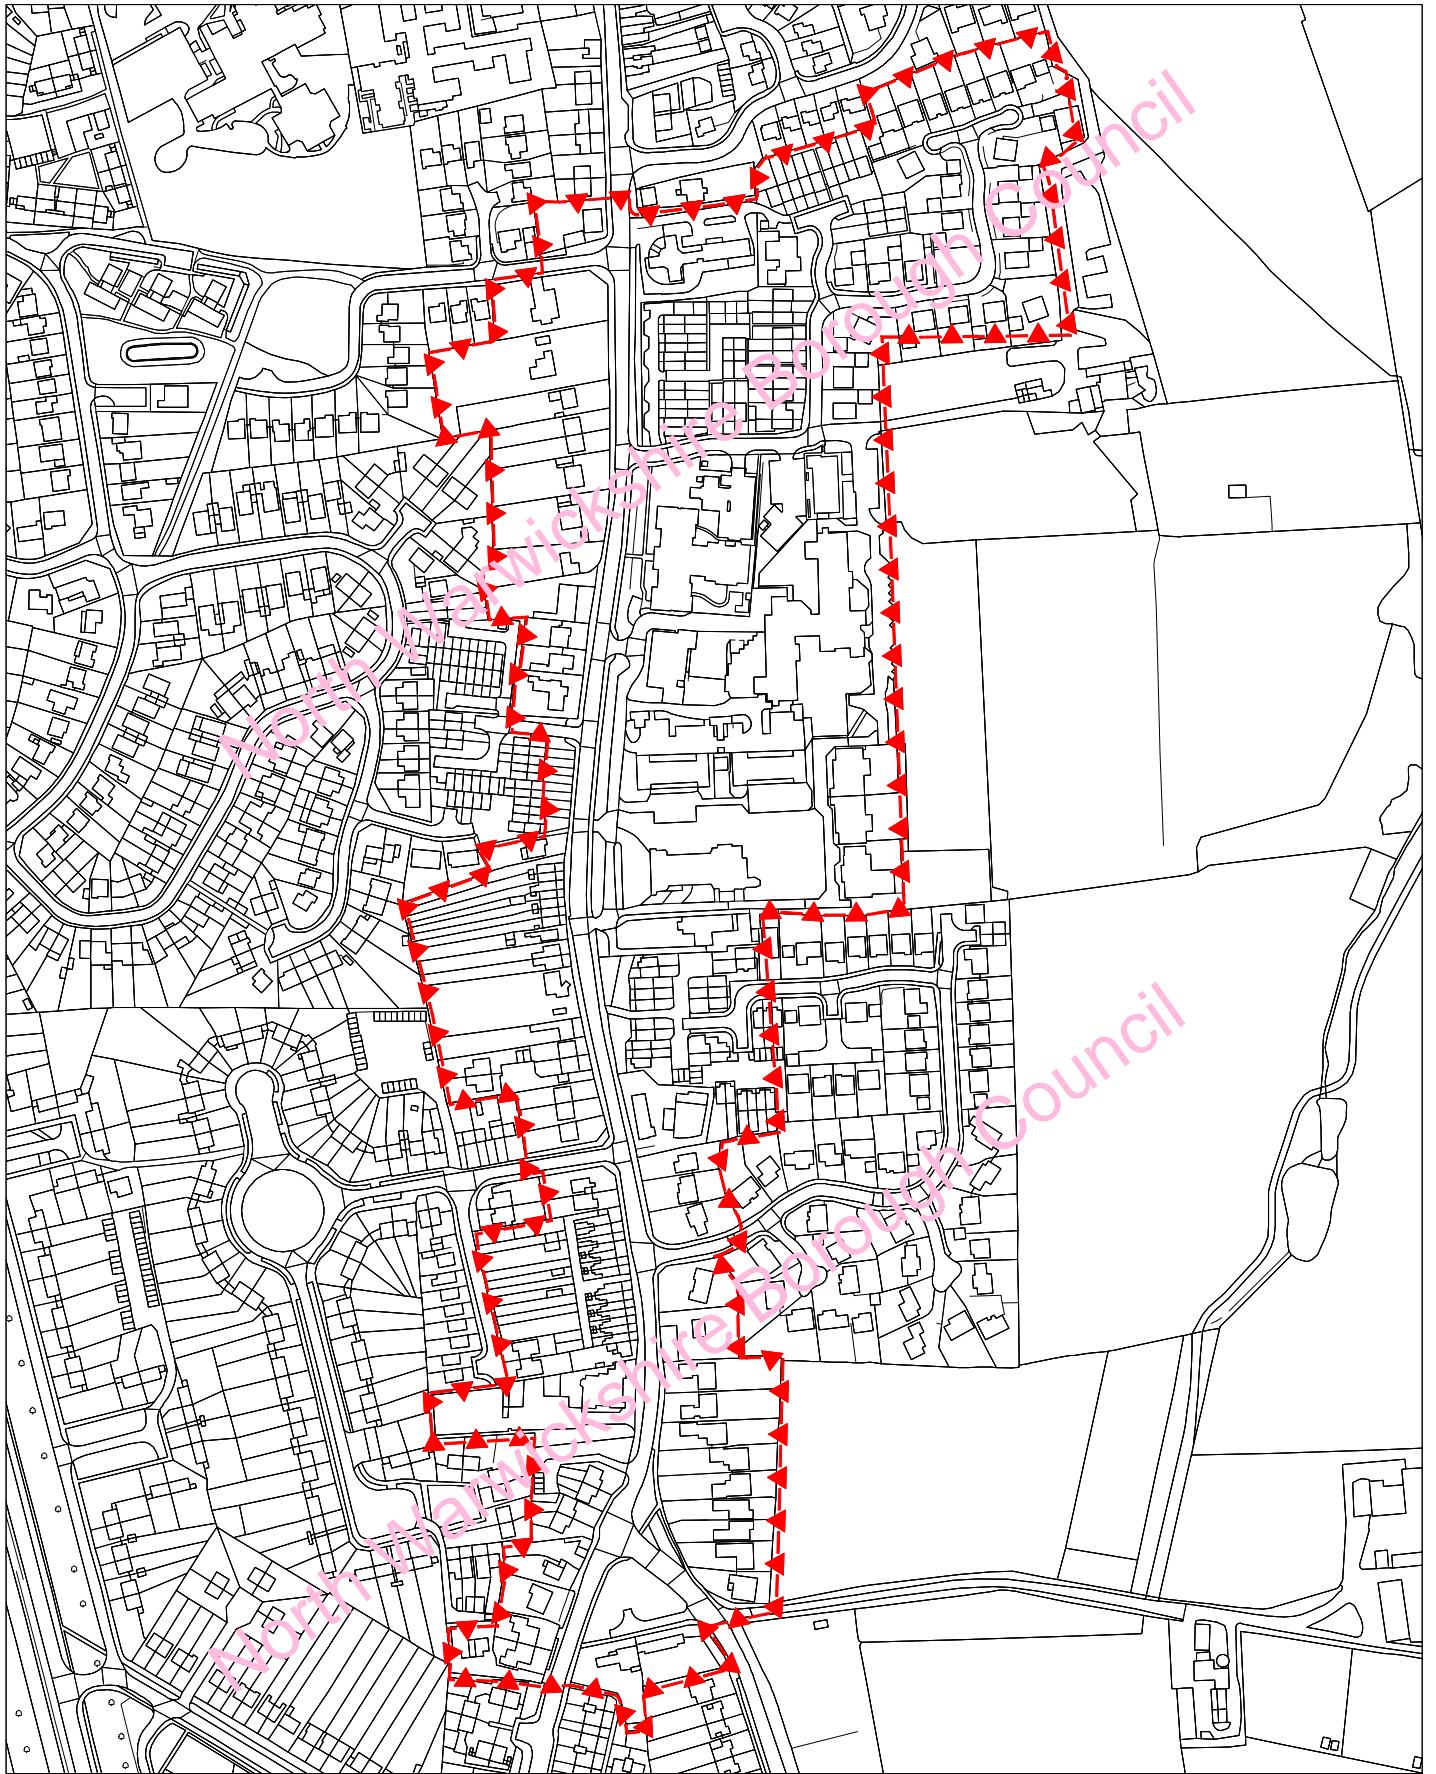

Coleshill Conservation Area (Coventry Road)

© Crown copyright and database rights 2016 Ordnance Survey 100017910

North Warwickshire
Borough Council