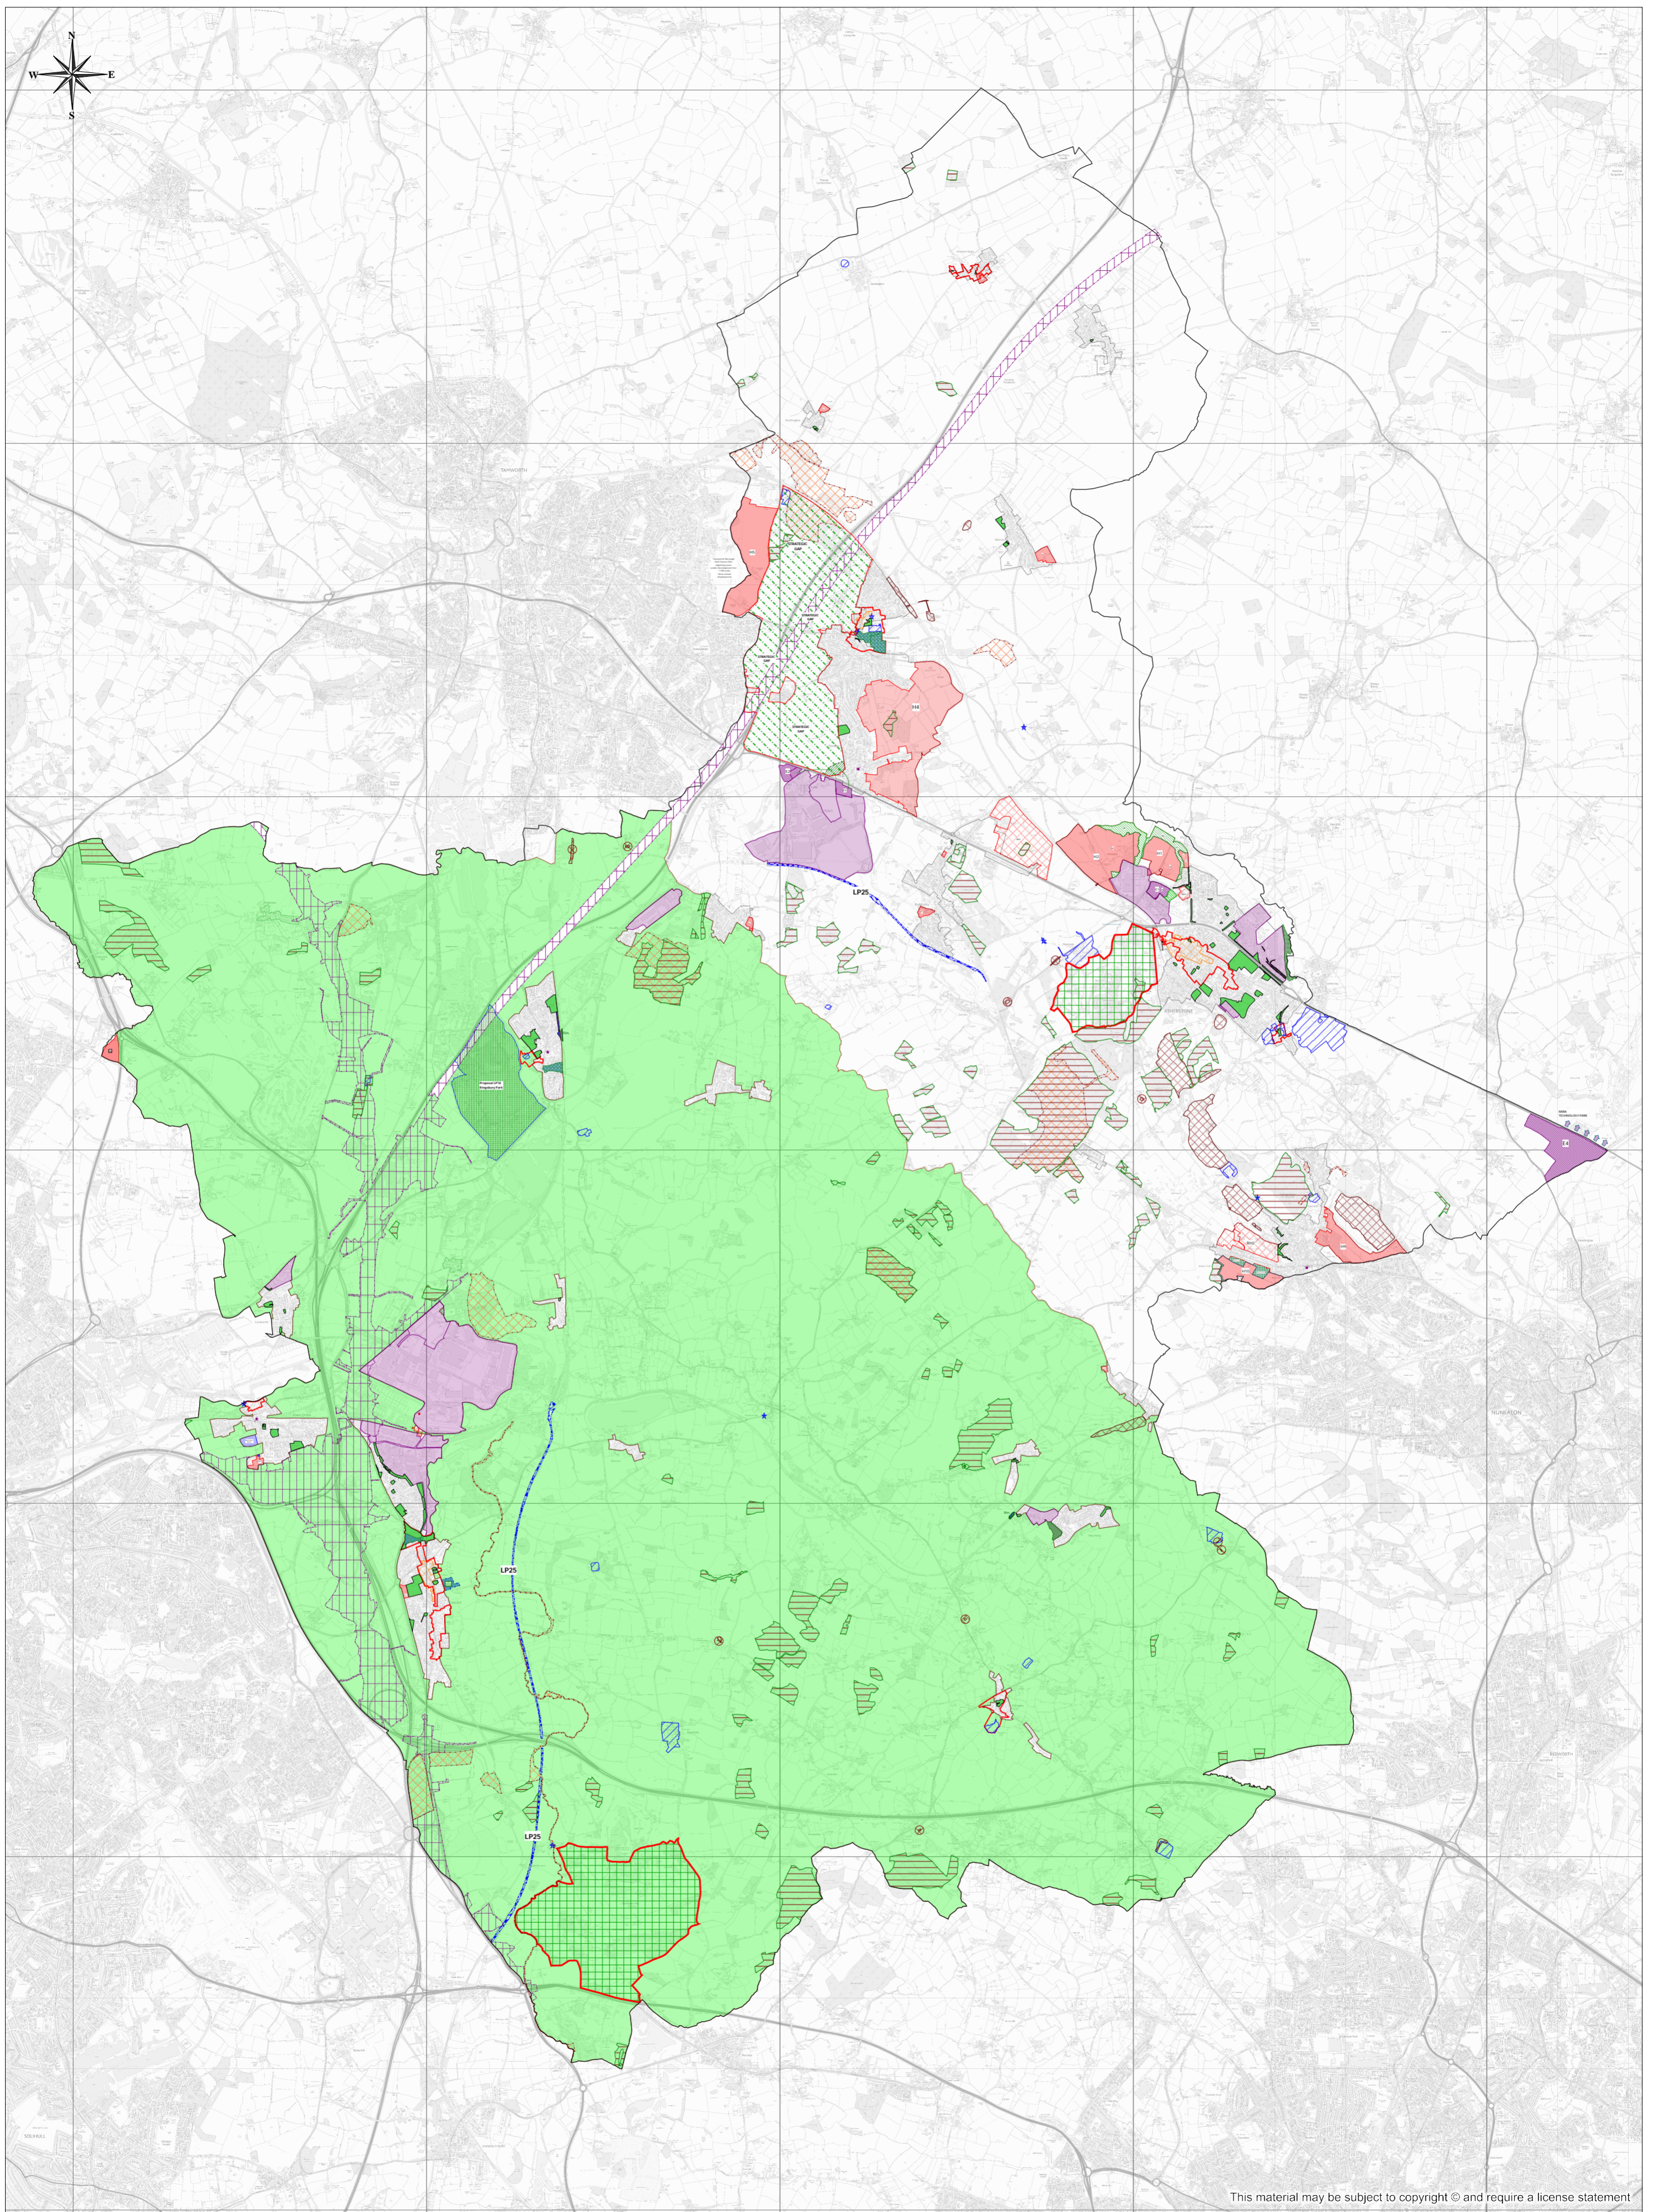

# Adopted North Warwickshire Local Plan 2021 - POLICY MAP

This material may be subject to copyright © and require a license statement

North Warwickshire Local Plan - Policy Map  
Adopted 29 September 2021

North Warwickshire  
Borough Council

Operator:	Name
Department:	Forward Planning
Drawing No:	1234-A
Date: 24/12/2021	Scale: 1:60000