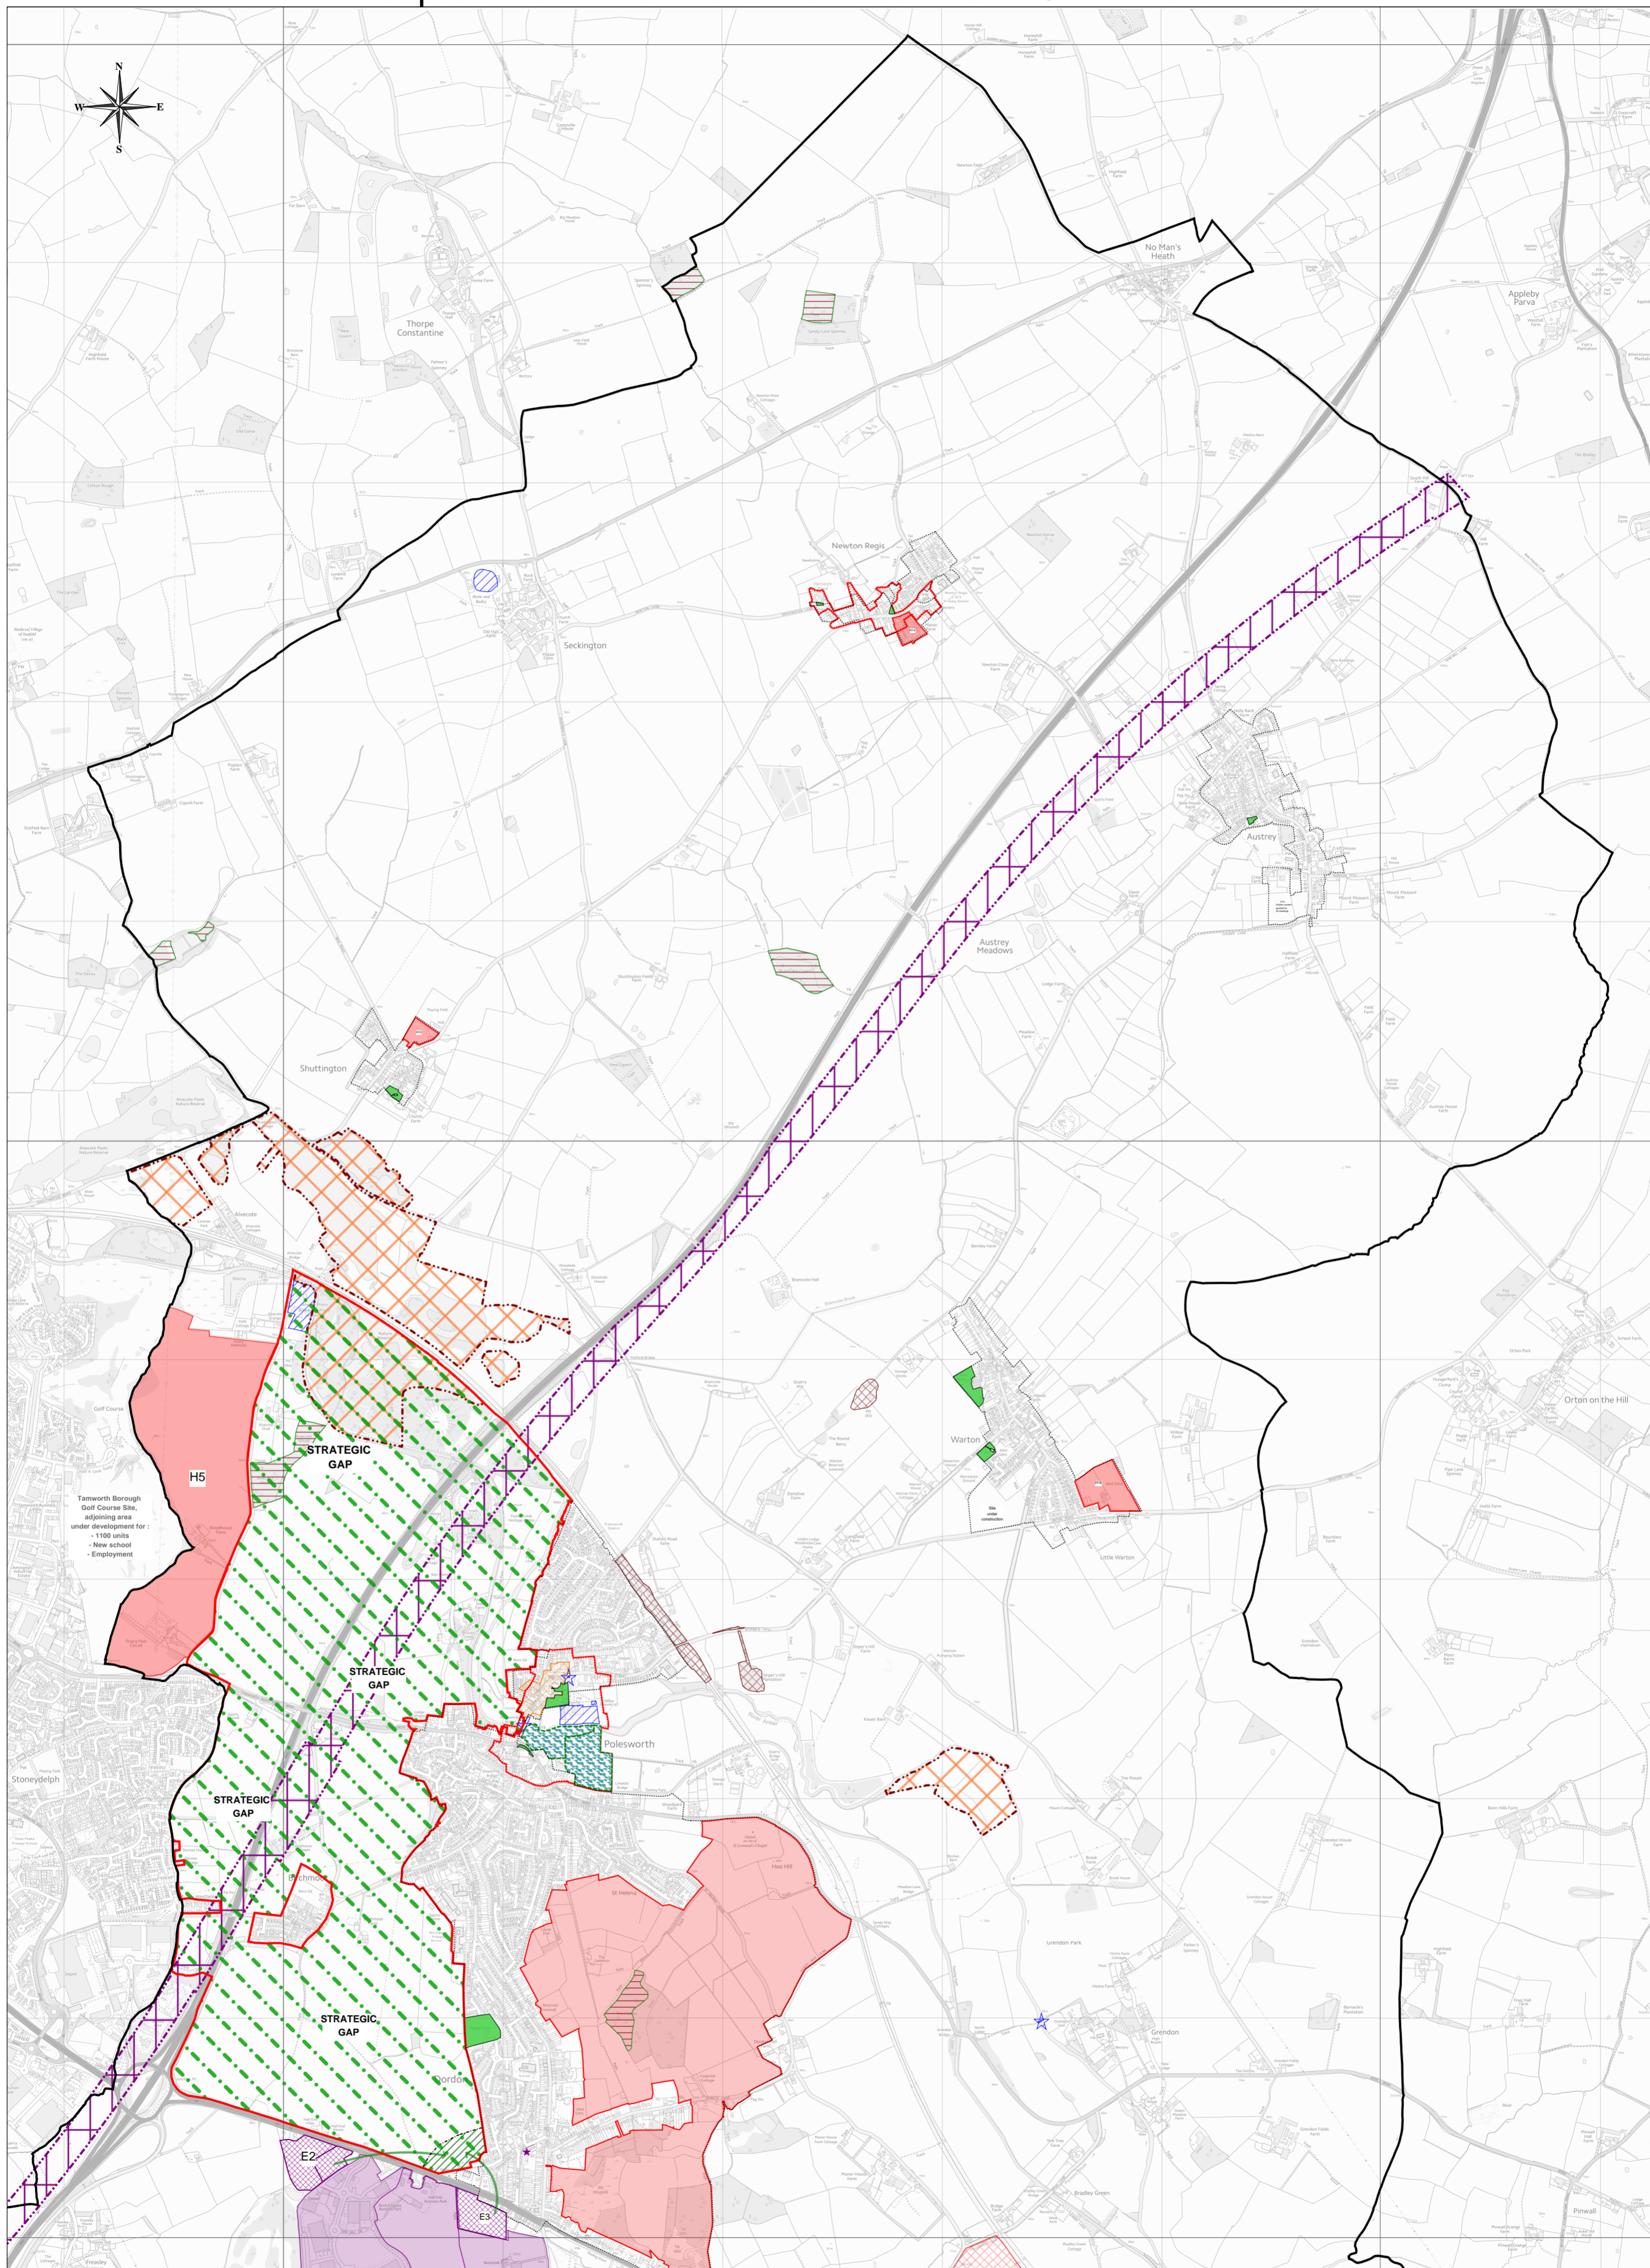

Adopted North Warwickshire Local Plan 2021 - North Area

North Warwickshire Local Plan - Policy Map - North Area
Adopted 29 September 2021

North Warwickshire
Borough Council

Operator:	xxxxxx
Department:	Forward Planning
Drawing No:	xxxxxx
Date: 21/12/2021	Scale: 1:20000