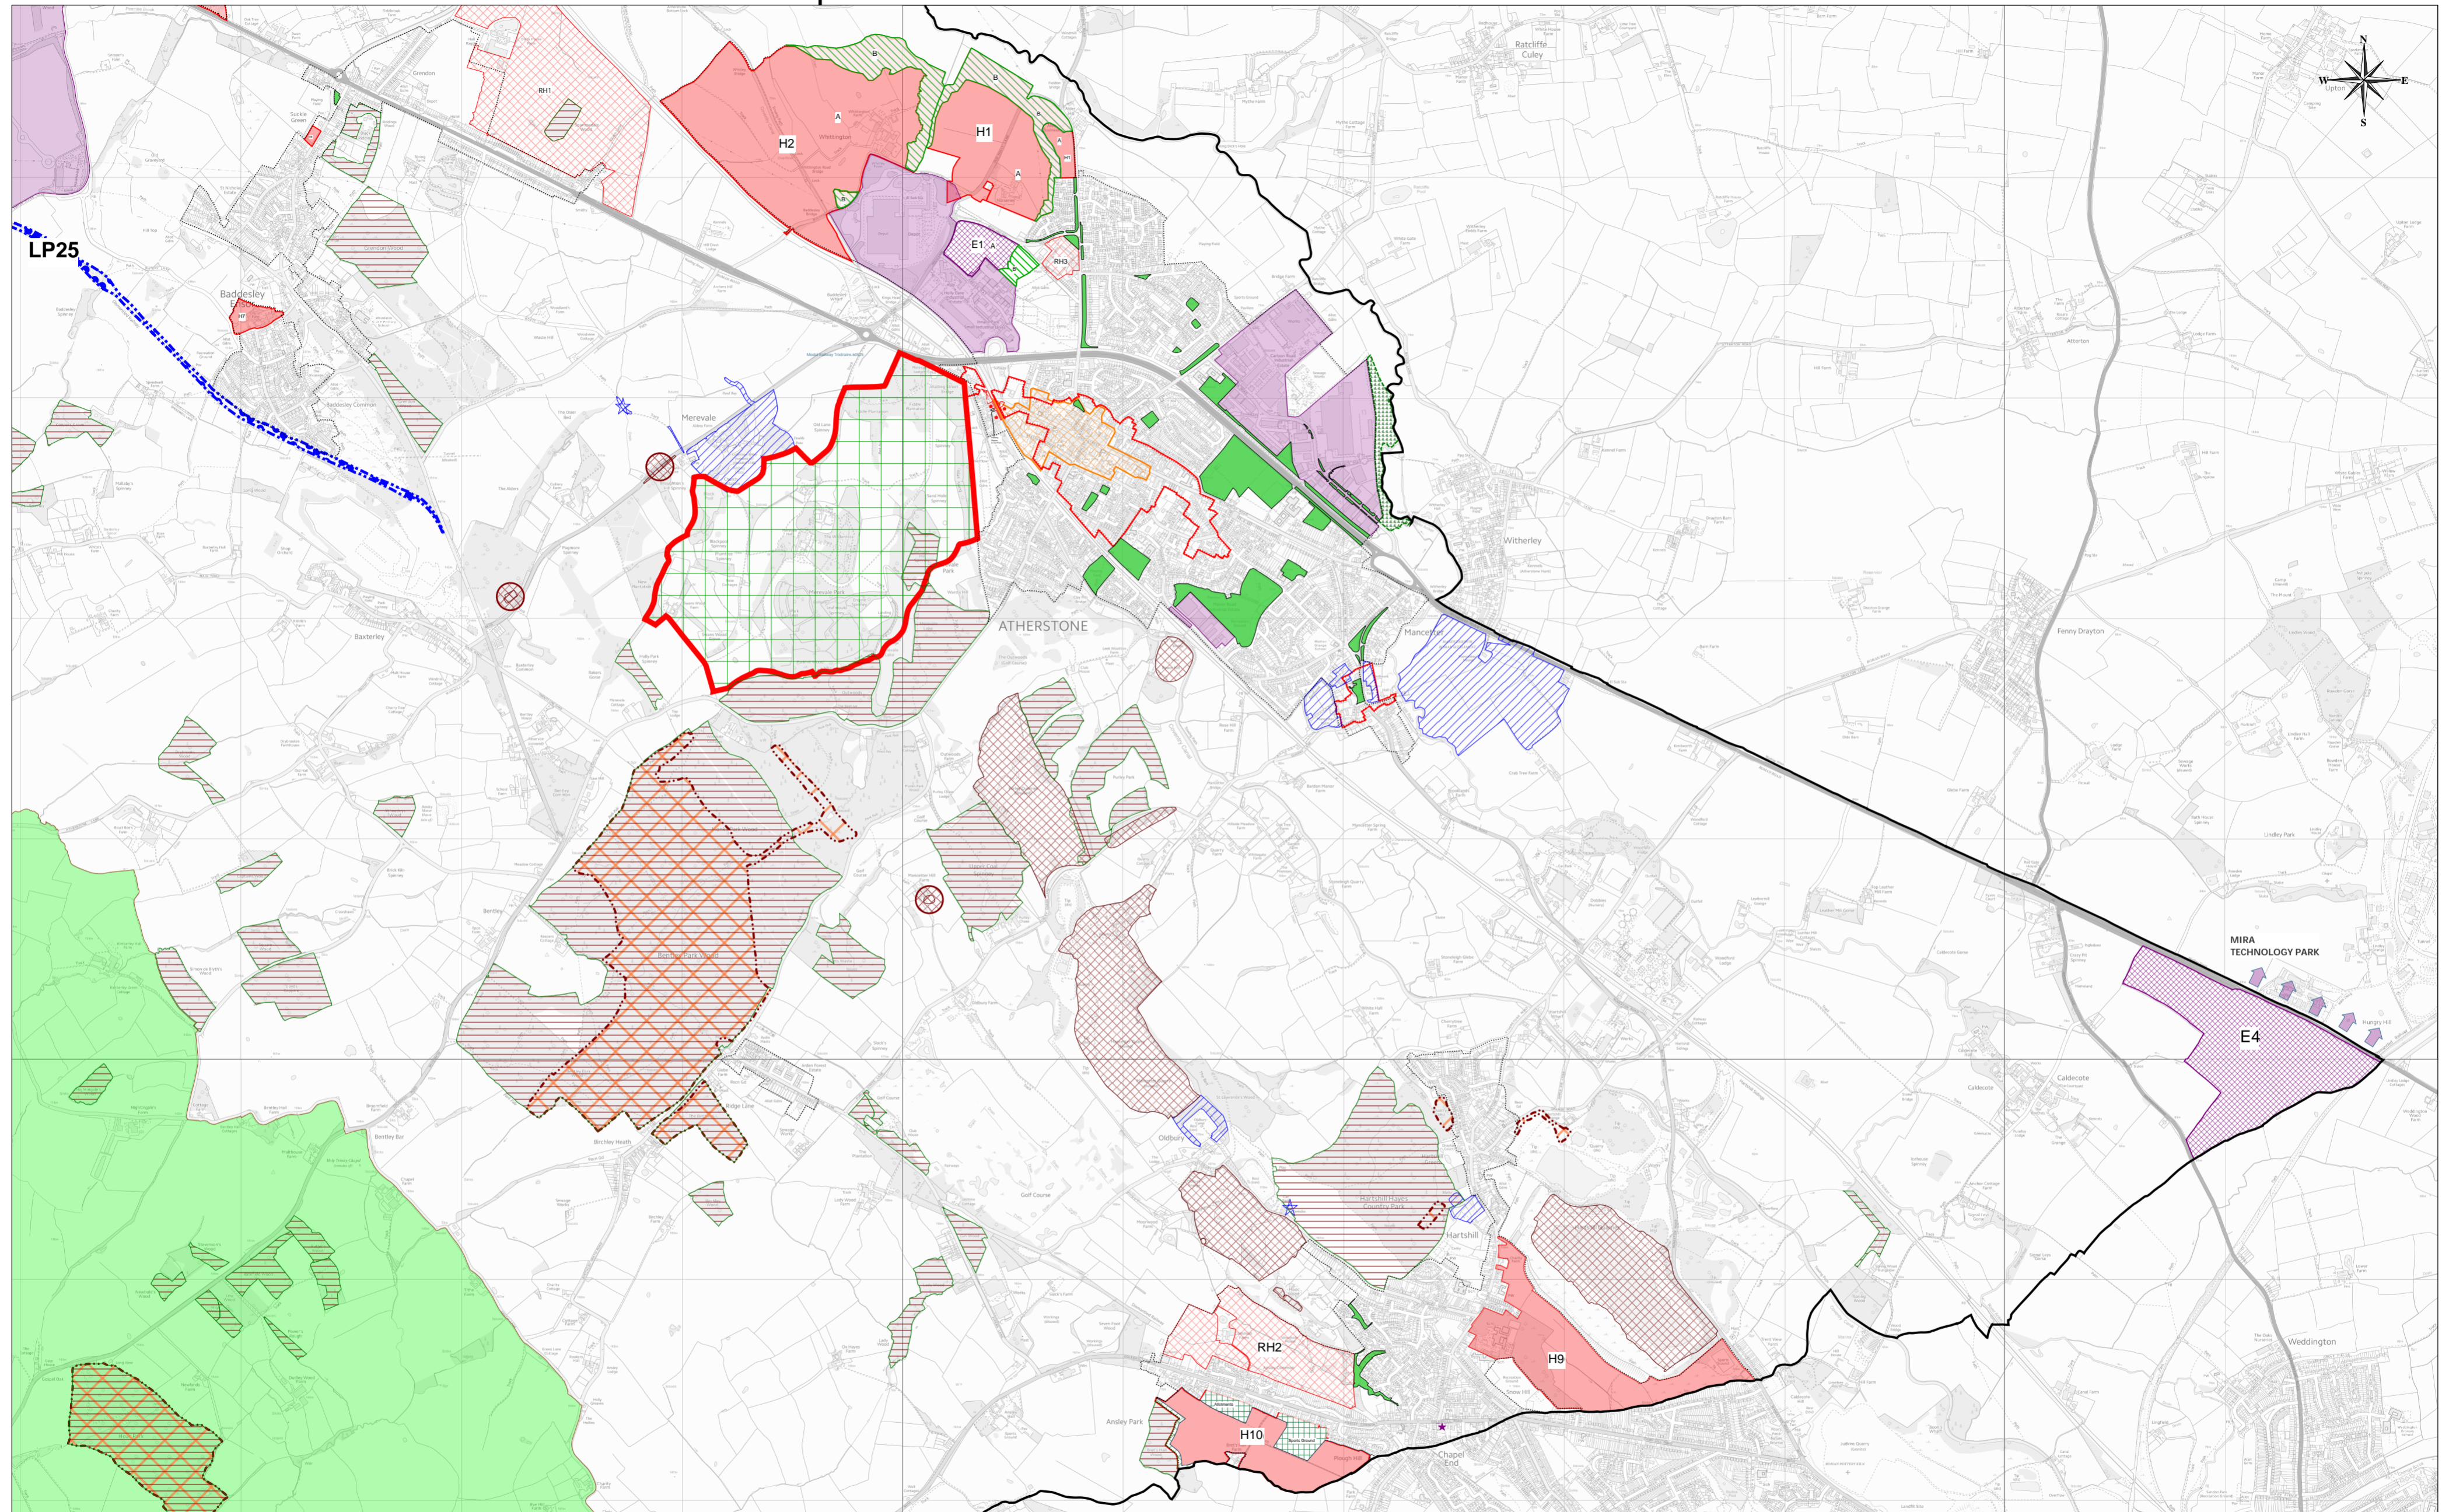

Adopted North Warwickshire Local Plan 2021 - East Area

North Warwickshire Local Plan - Policy Map - East Area
Adopted 29 September 2021

Operator:	xxxxxx
Department:	Forward Planning
Drawing No:	xxxxxx
Date: 21/12/2021	Scale: 1:20000