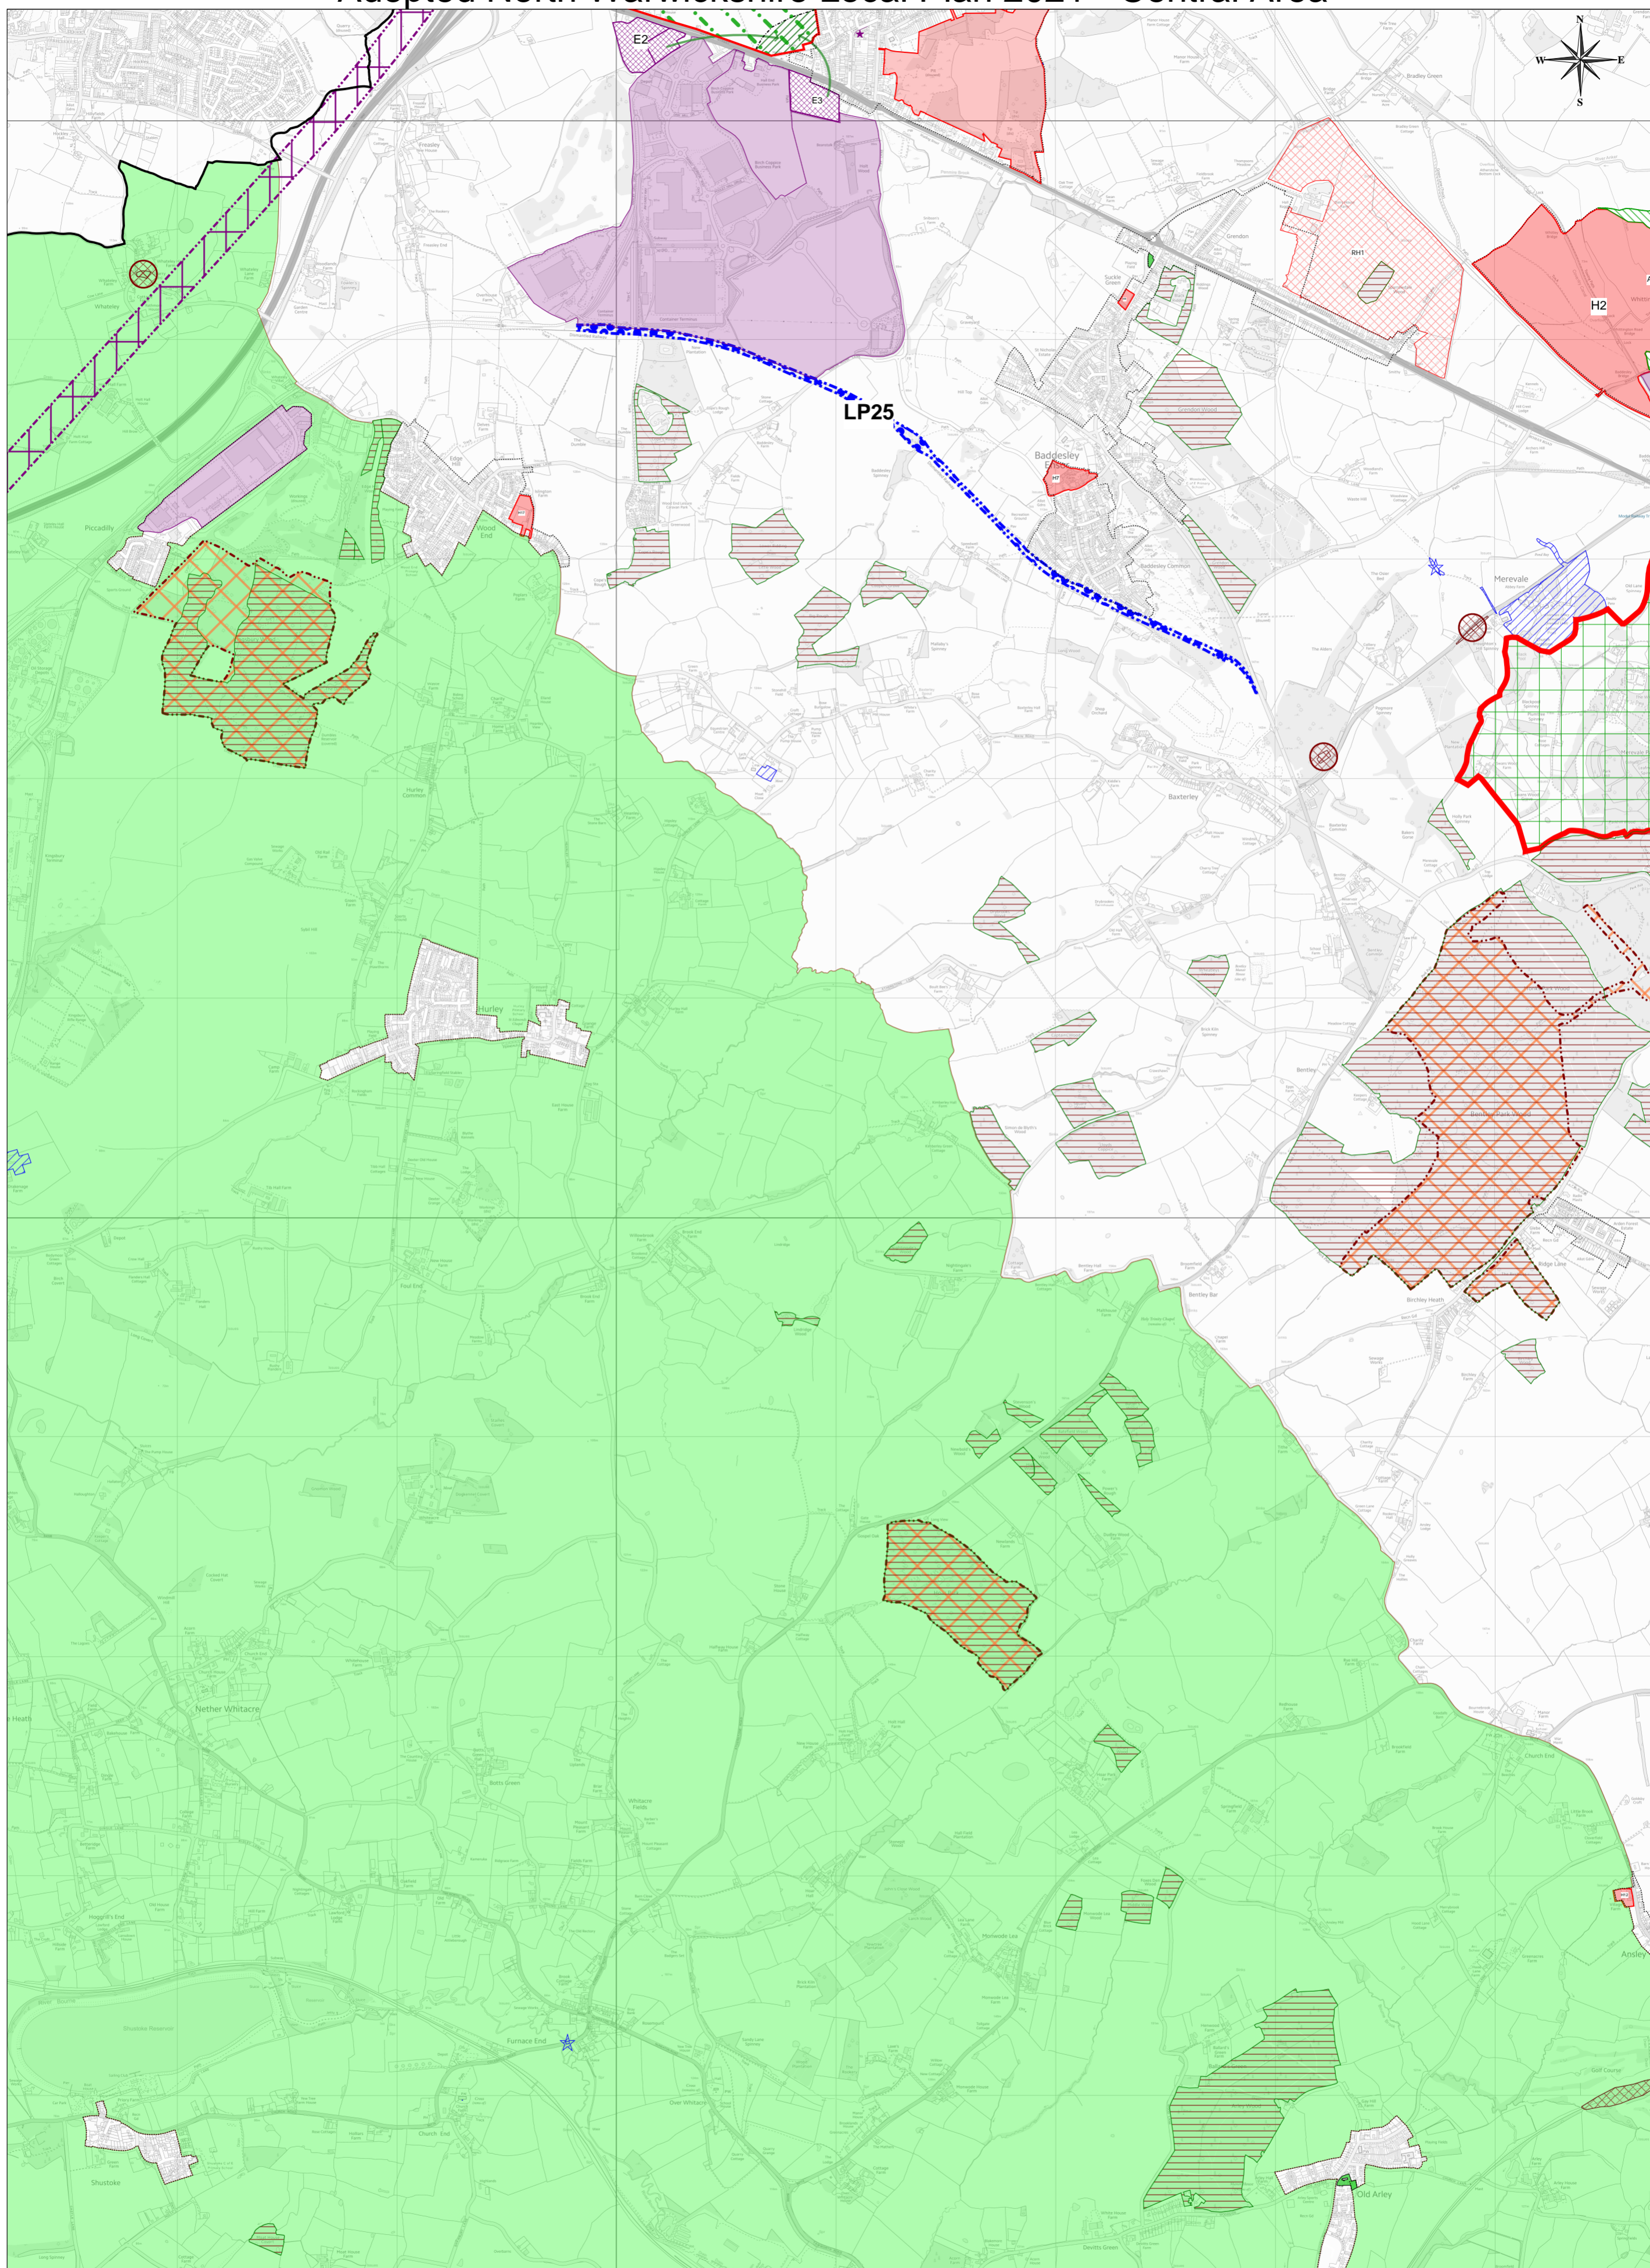

Adopted North Warwickshire Local Plan 2021 - Central Area

North Warwickshire Local Plan - Policy Map - Central Area
Adopted 29 September 2021

License Number: 100017910

North Warwickshire
Borough Council

Operator:	xxxxxx
Department:	Forward Planning
Drawing No:	xxxxxx
Date: 21/12/2021	Scale: 1:20000