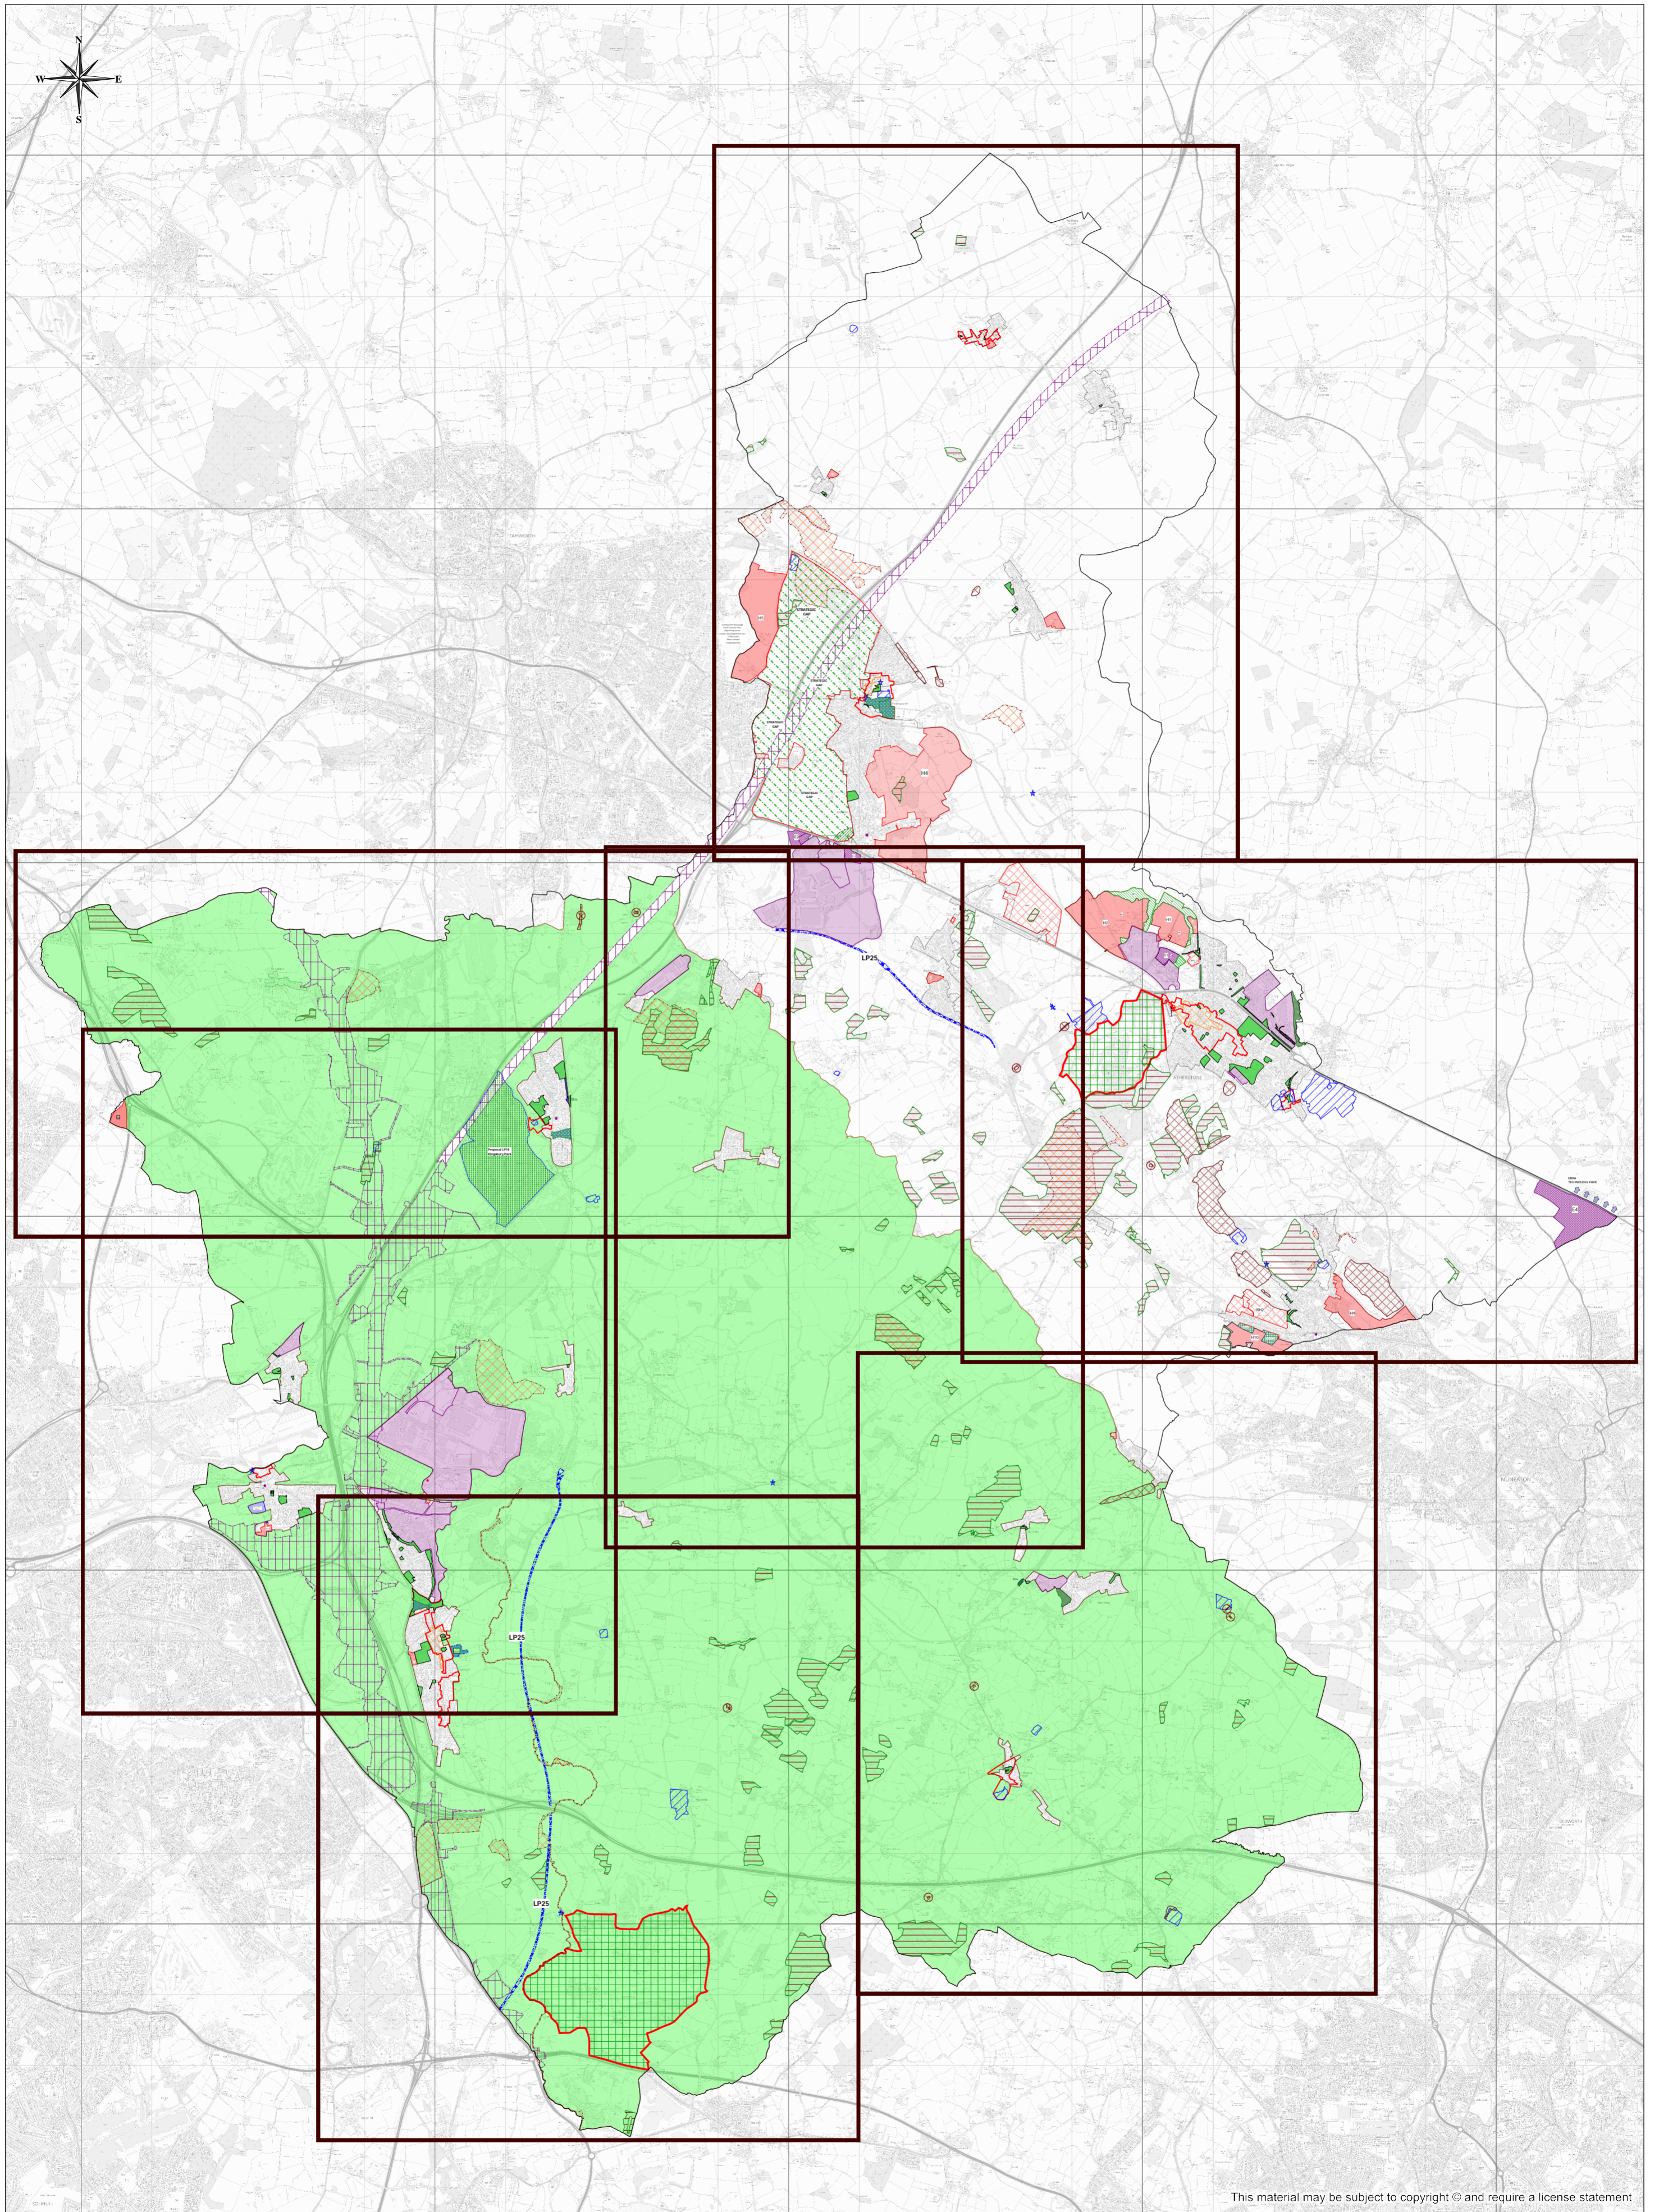

Adopted North Warwickshire Local Plan 2021 - Policy Map

This material may be subject to copyright © and require a license statement

North Warwickshire Local Plan - Policy Map - Interactive Area Maps
Adopted 29 September 2021

North Warwickshire
Borough Council

Operator:	Name
Department:	Forward Planning
Drawing No:	1234-A
Date: 24/12/2021	Scale: 1:60000