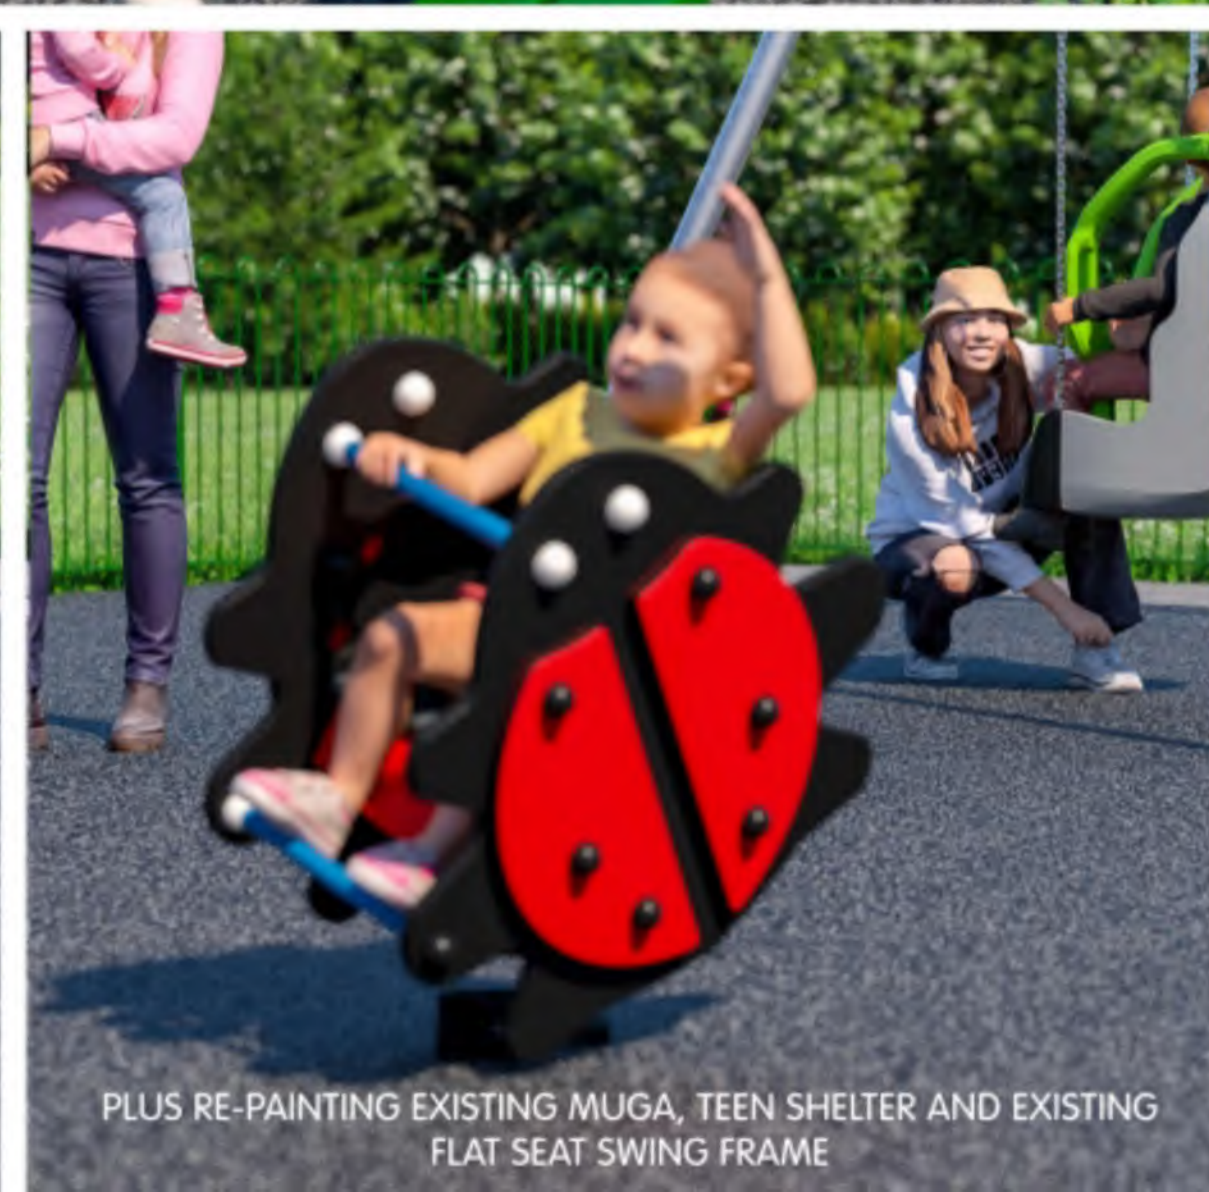

North Warwickshire Borough Council

Royal Meadow Drive, is an inclusive play area for all ages and abilities. Featuring ground level, accessible and challenging play

Stainless Steel Slide

Springer

Inclusive Seat Swing and Cradle

Inclusive Play

Spica

5x fence panels

Ground Level Play

Wheelchair Picnic Bench Entrance

Trail unit featuring, overhead bars, modern climbing net, balance beam, stepping pod

Flower Table & 3D Mushroom Seats

70 PLUS USERS

48 PLUS PLAY FEATURES

AGE 0-14 RANGE

Wheelchair Ramp Multiplay

Multiple Wheelchair Accessible Features Across The Playground

Rain Wheel

Wheelchair Roundabout

PLUS RE-PAINTING EXISTING MUGA, TEEN SHELTER AND EXISTING FLAT SEAT SWING FRAME