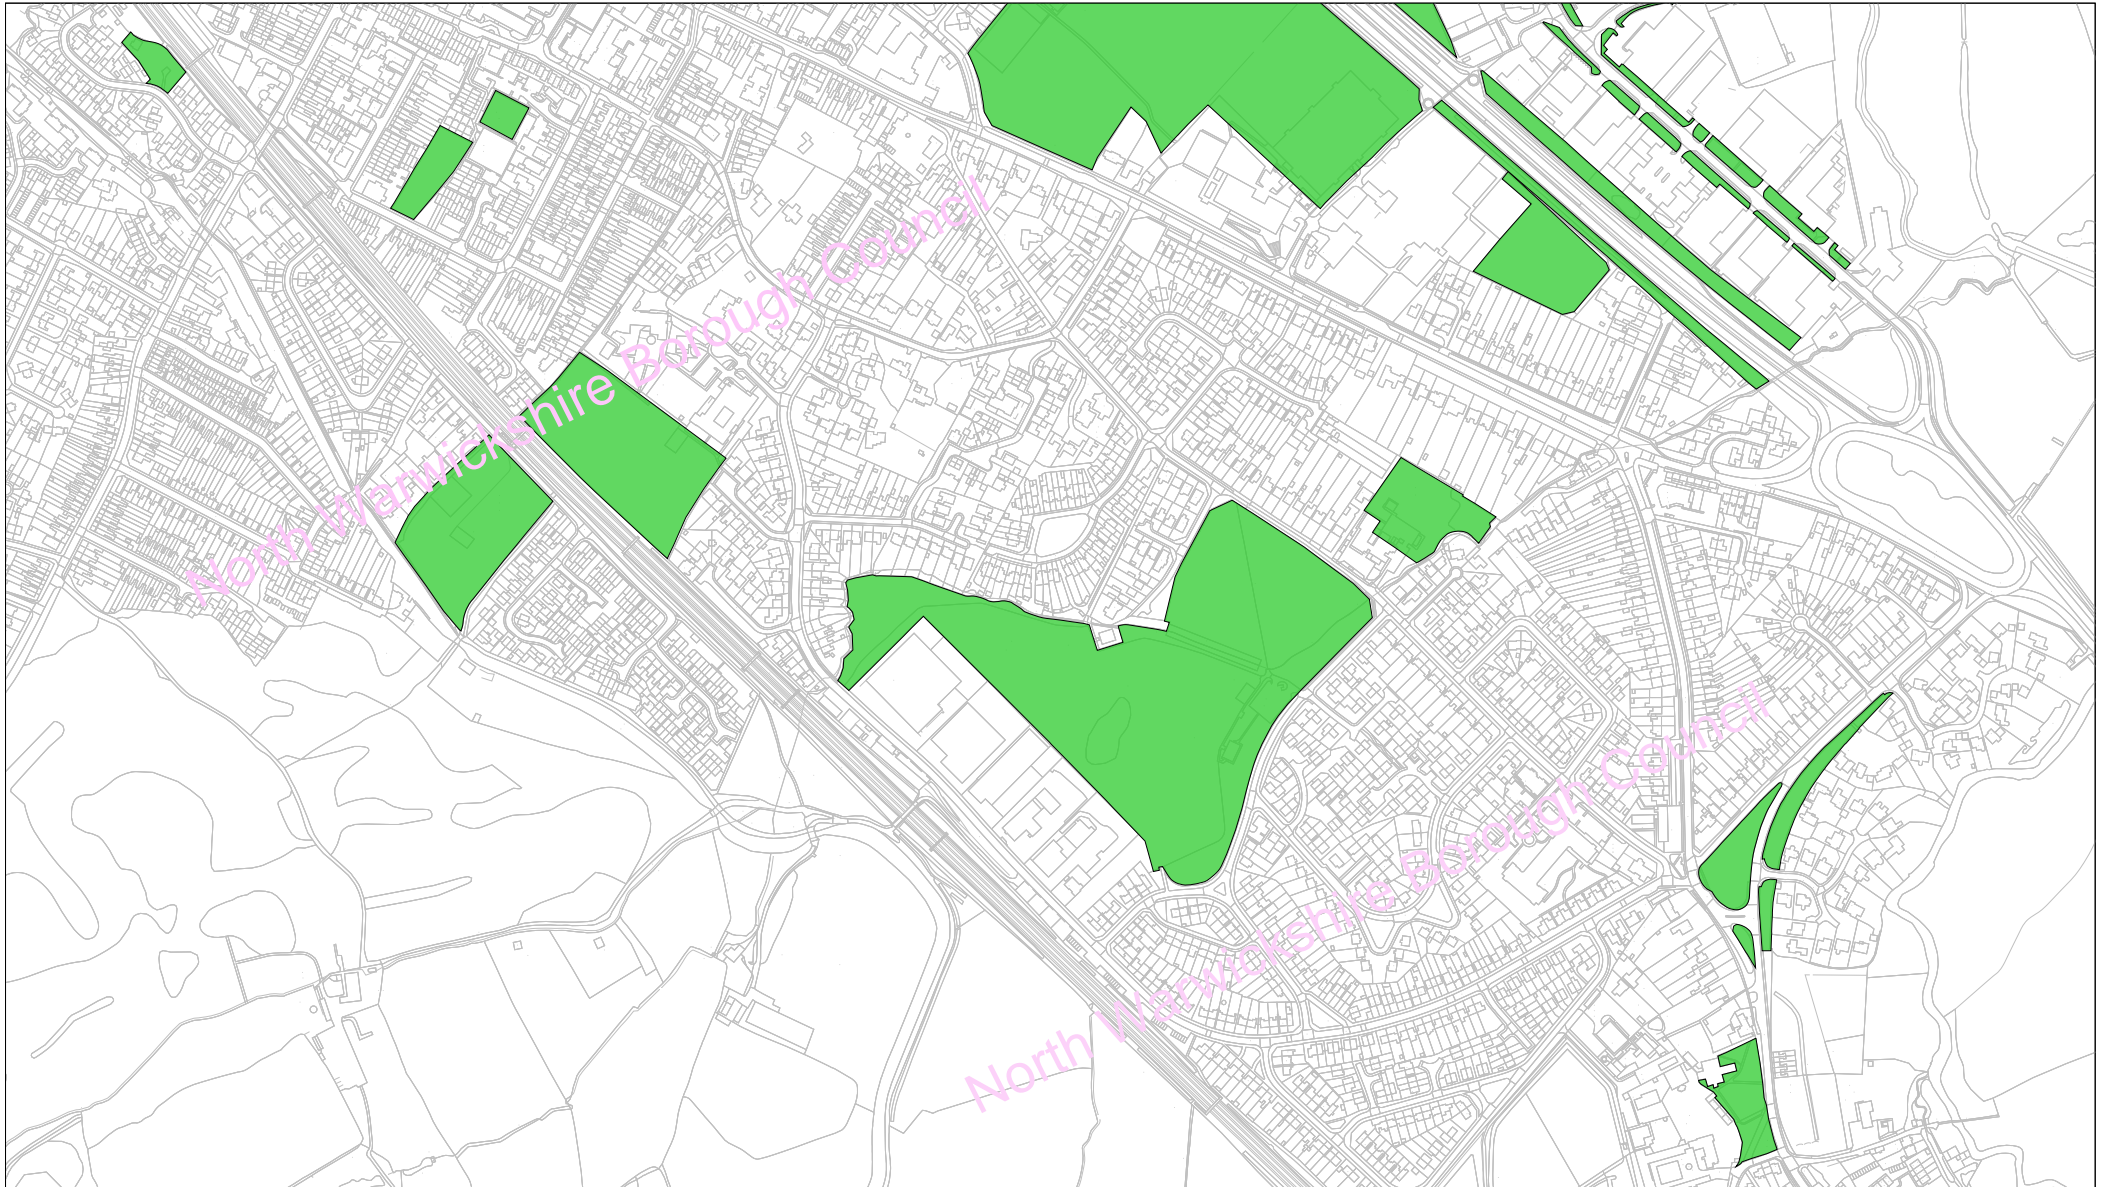

List of Maps (from Table of Contents)

58. Policy LP20 - Atherstone Green Space 2021	2
59. Policy LP20 - Atherstone & Mancetter Green Space 2021	3
60. Policy LP20 - Dordon Green Space 2021	4
61. Policy LP20 - Polesworth Green Space 2021	5
62. Policy LP20 - Coleshill (north) Green Space 2021	6
63. Policy LP20 - Coleshill (central-south) Green Space 2021	7
64. Policy LP20 - Grendon Green Space 2021	8
65. Policy LP20 - Hartshill Green Space 2021	9
66. Policy LP20 - Kingsbury Green Space 2021	10
67. Policy LP20 - New Arley Green Space 2021	11
68. Policy LP20 - Old Arley Green Space 2021	12
69. Policy LP20 - Water Orton Green Space 2021	13
70. Policy LP20 - Austrey Green Space 2021	14
71. Policy LP20 - Curdworth Green Space 2021	15
72. Policy LP20 - Fillongley Green Space 2021	16
73. Policy LP20 - Newton Regis Green Space 2021	17
74. Policy LP20 - Shuttington Green Space 2021	18
75. Policy LP20 - Warton Green Space 2021	19
76. Policy LP20 - Whitacre Heath Green Space 2021	20

Policy LP20 - Atherstone Green Space

Date: 01:09:21
Scale: 1:7250

North Warwickshire Local Plan
September 2021
LP20 Green Space

© Crown copyright and database rights 2021
Ordnance Survey 100017910

North Warwickshire
Borough Council

Policy LP20 - Atherstone & Mancetter Green Space

Date: 01:09:21
Scale: 1:7000

North Warwickshire Local Plan
September 2021
LP20 Green Space

(C) Crown copyright and database rights 2021 Ordnance Survey 100017910