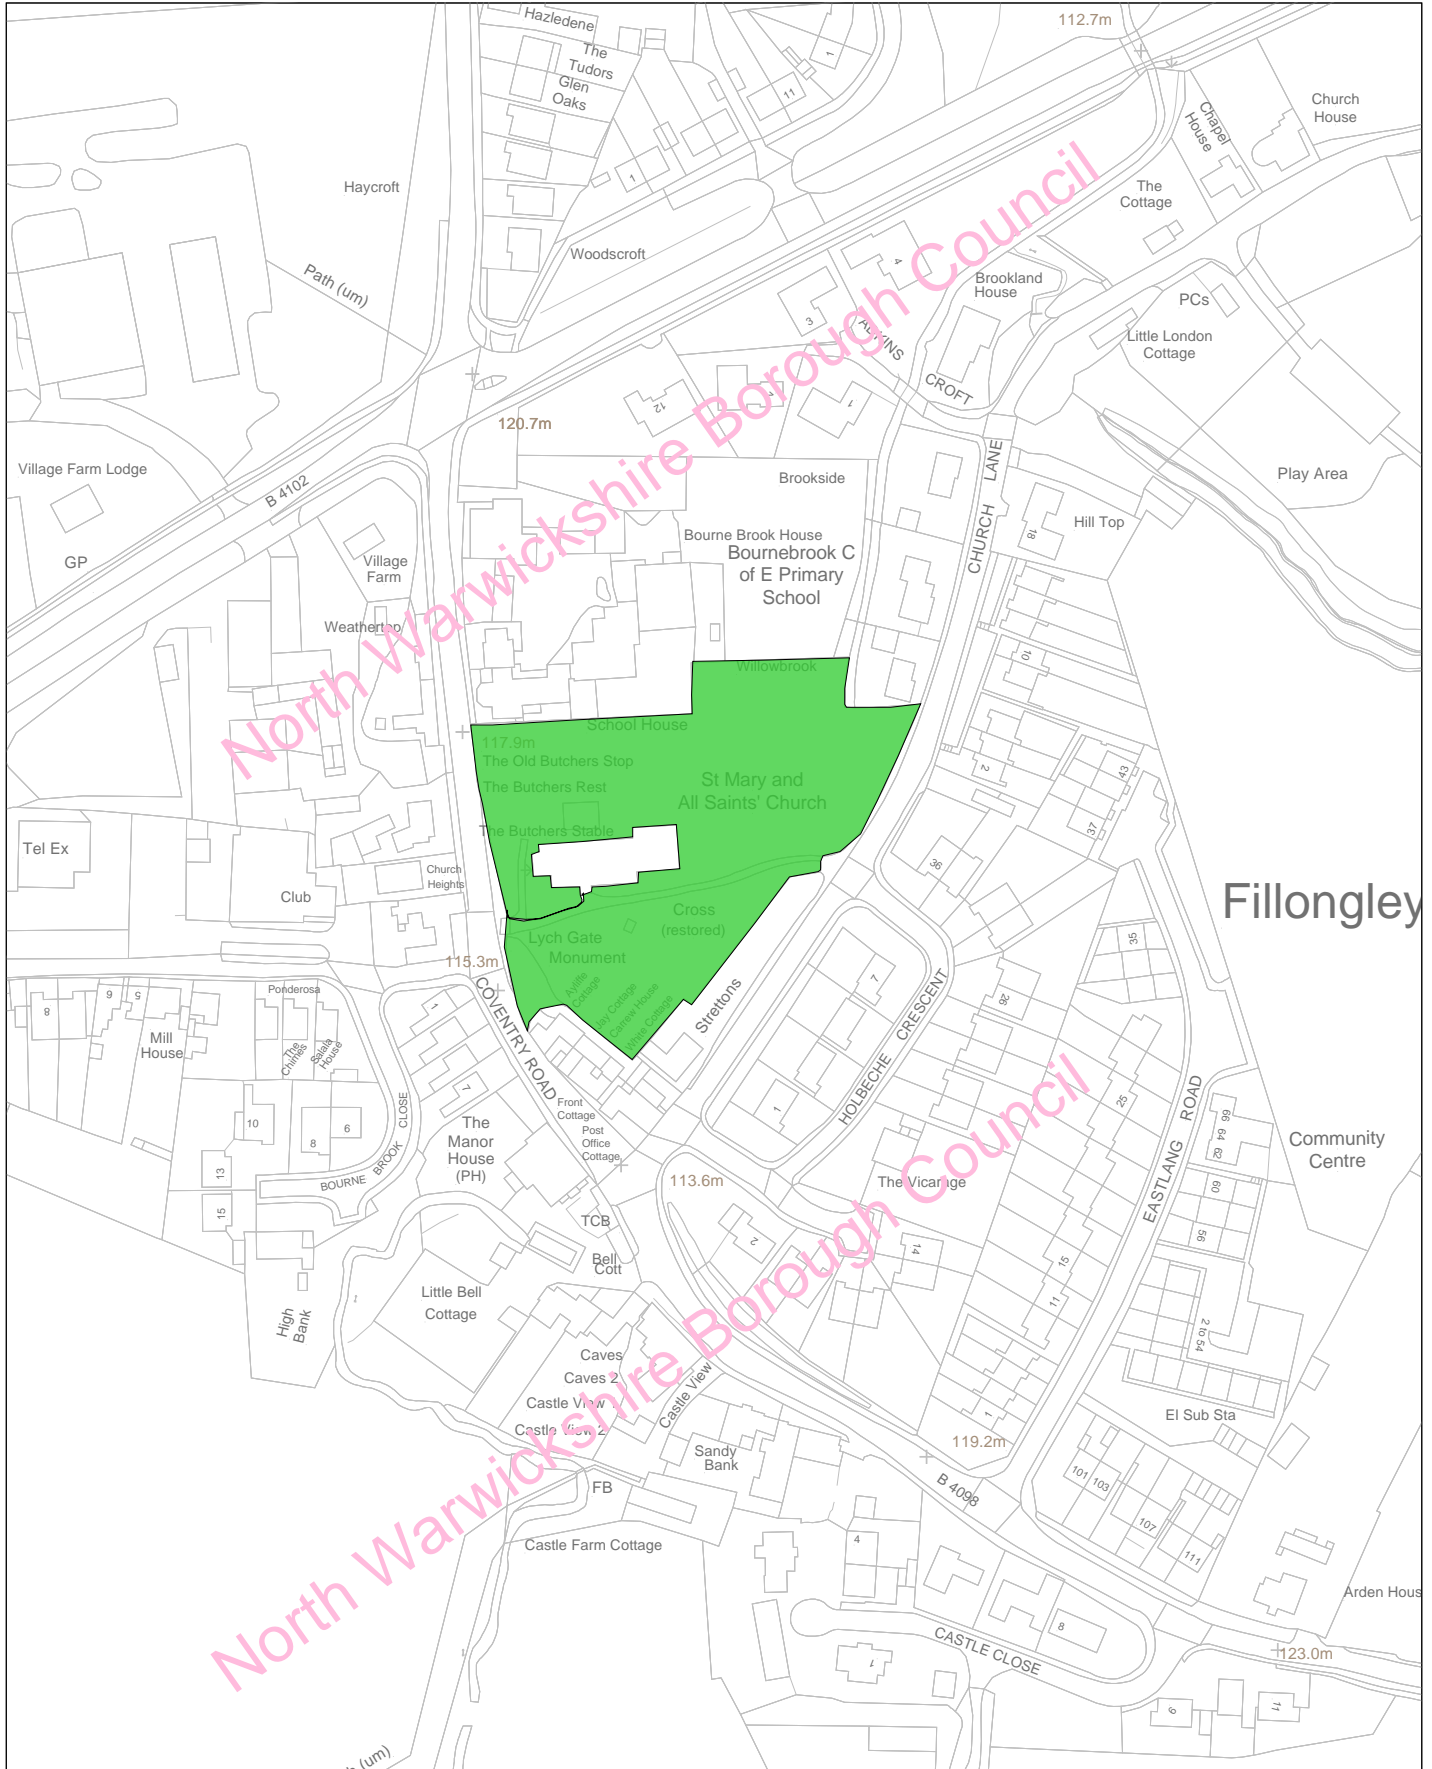

Policy LP20 - Fillongley Green Space

Date: 01/09/21
Scale: 1:2000

North Warwickshire Local Plan
September 2021
LP20 Green Space

© Crown copyright and database rights 2021
Ordnance Survey 100017910

North Warwickshire
Borough Council