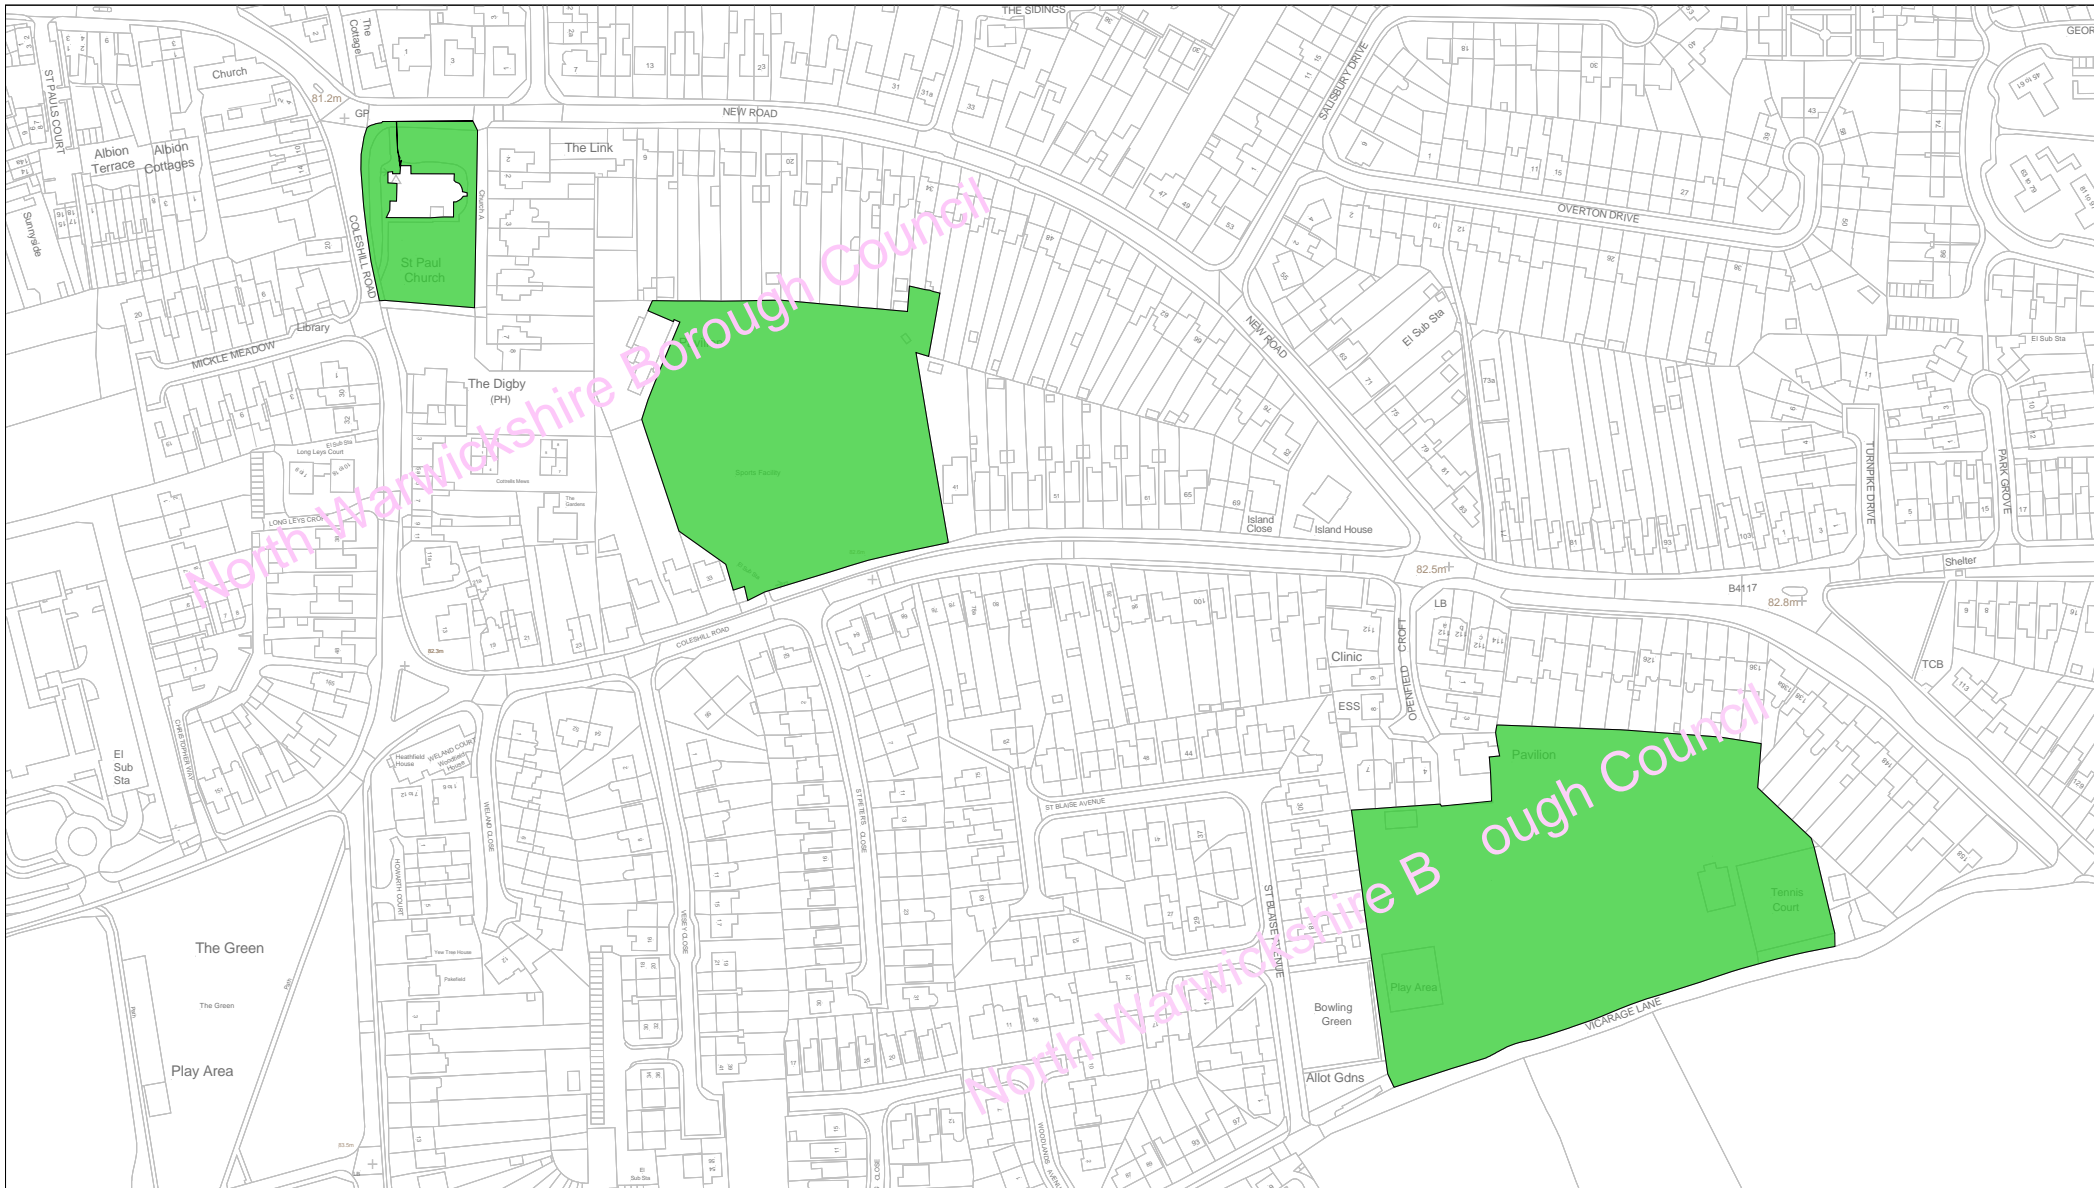

North Warwickshire
Borough Council

Policy LP20 - Old Arley Green Space

Old Arley

Date: 01:09:21
Scale: 1:1250

North Warwickshire Local Plan
September 2021
LP20 Green Space

© Crown copyright and database rights 2021
Ordnance Survey 100017910

North Warwickshire
Borough Council

Policy LP20 - Water Orton Green Space

Date: 01:09:21
Scale: 1:3000

North Warwickshire Local Plan September 2021 LP20 Green Space

(C) Crown copyright and database rights 2021 Ordnance Survey 100017910