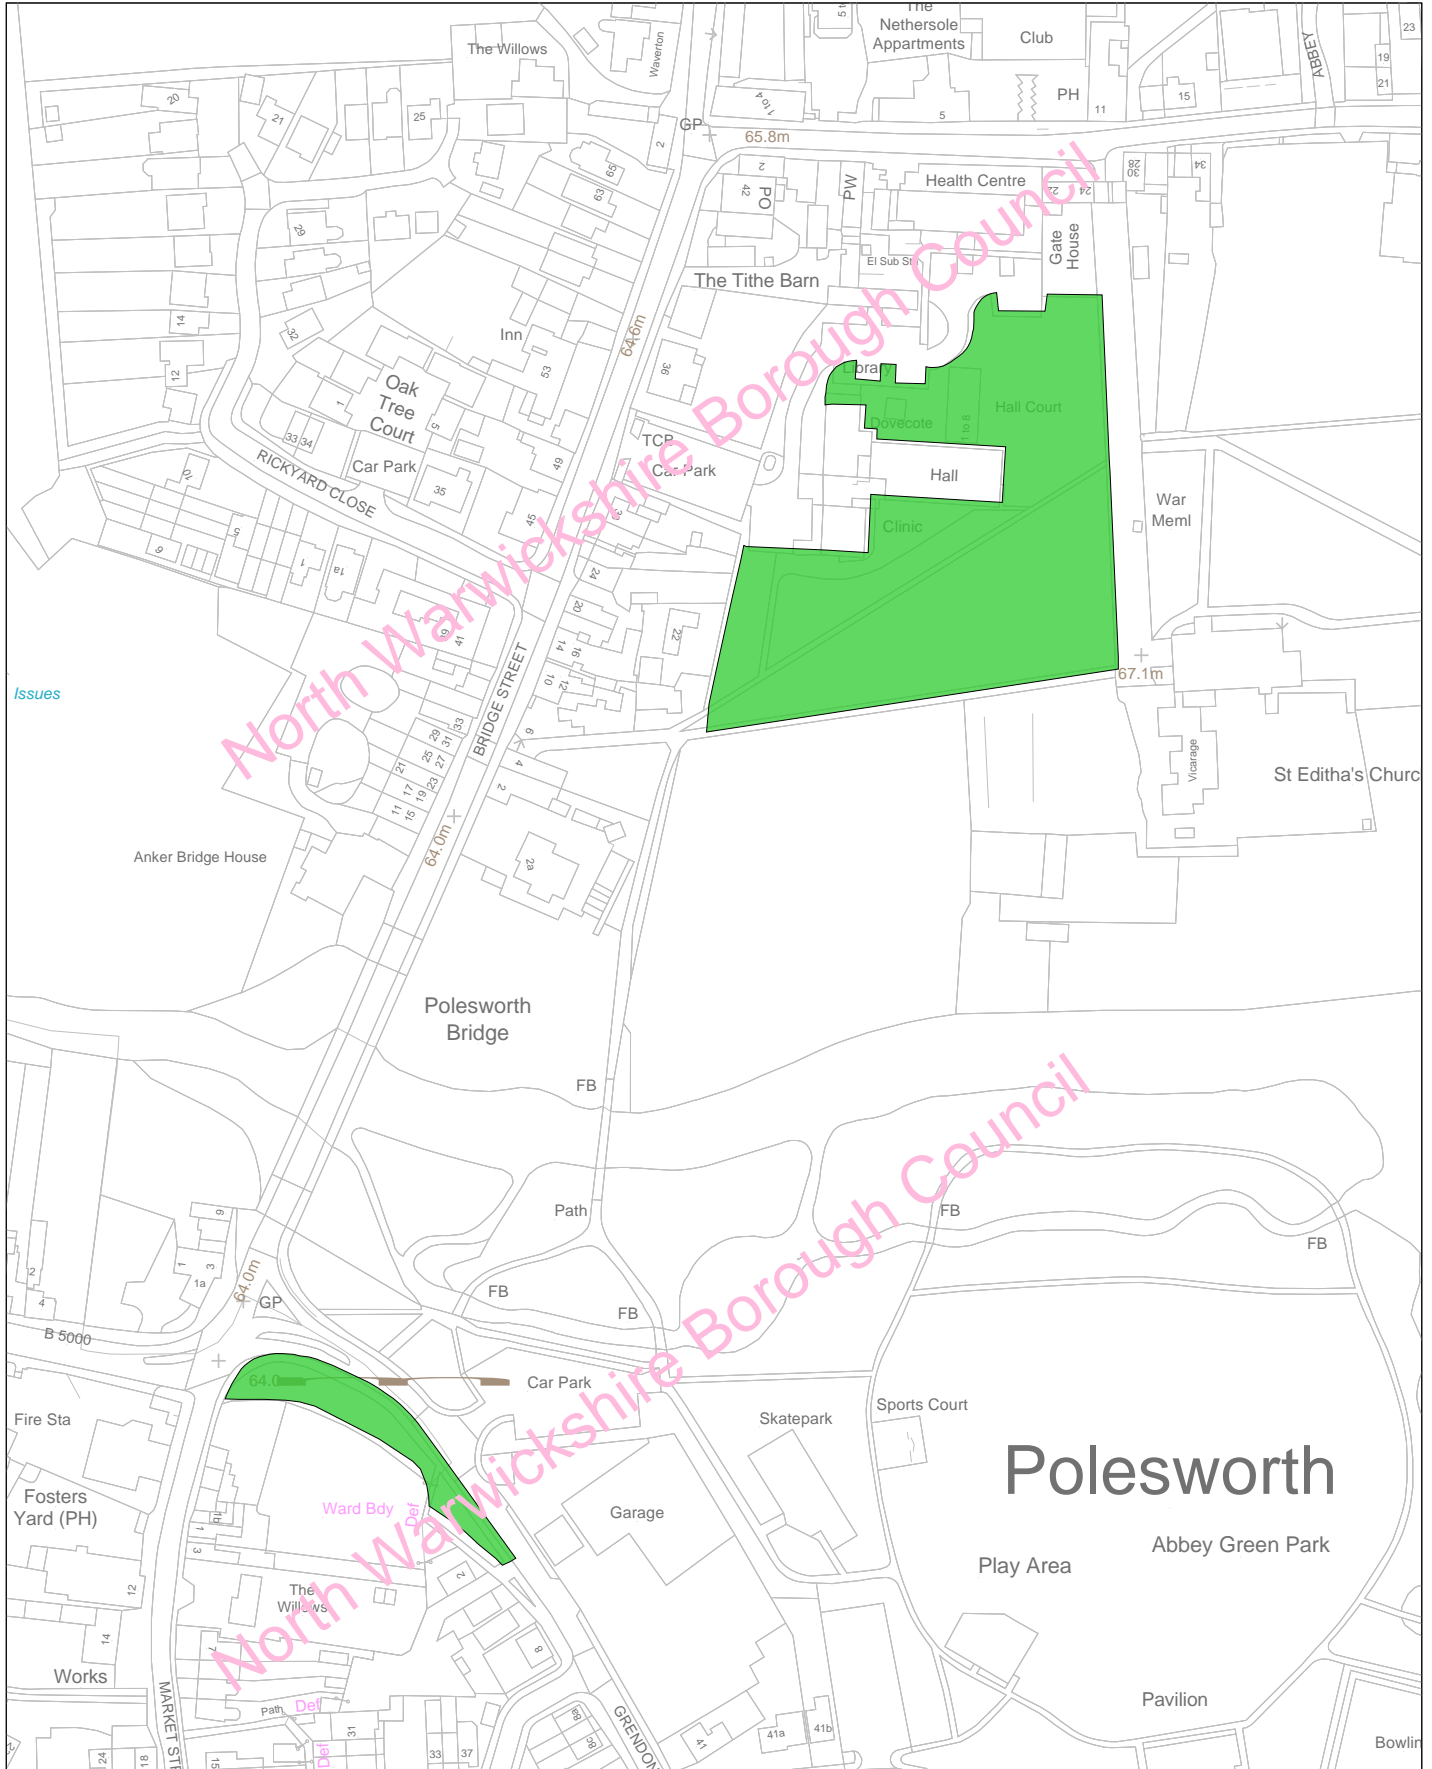

Policy LP20 - Polesworth Green Space

Date:01:09:21
Scale: 1:2000

North Warwickshire Local Plan
September 2021
LP20 Green Space

© Crown copyright and database rights 2021
Ordnance Survey 100017910

North Warwickshire
Borough Council