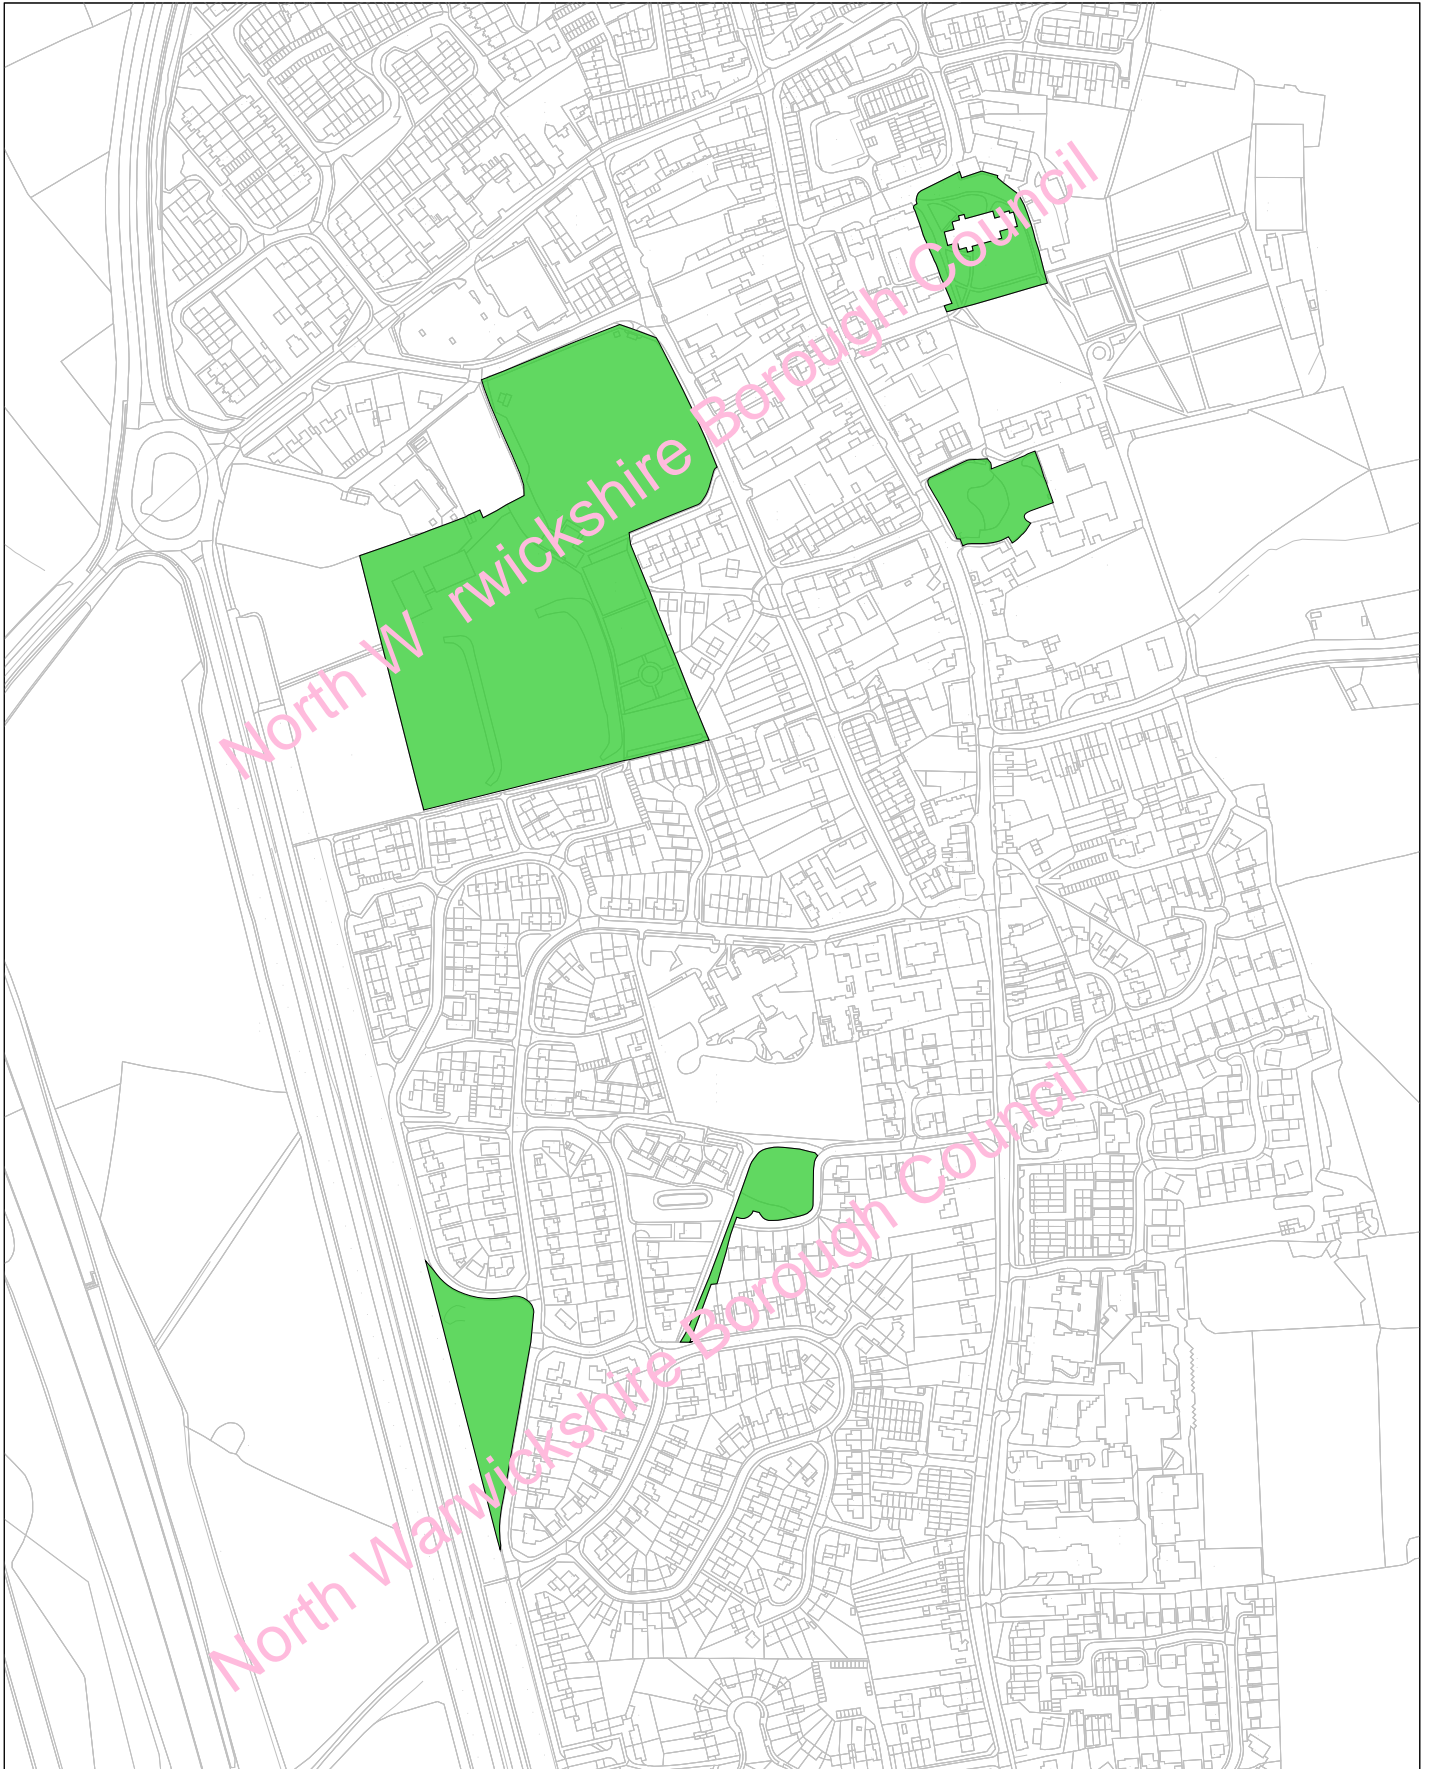

North Warwickshire
Borough Council

Policy LP20 - Polesworth Green Space

Date:01:09:21
Scale: 1:2000

North Warwickshire Local Plan
September 2021
LP20 Green Space

© Crown copyright and database rights 2021
Ordnance Survey 100017910

North Warwickshire
Borough Council

Policy LP20 - Coleshill (north) Green Space

Date: 01/09/21
Scale: 1:7000

North Warwickshire Local Plan
September 2021
LP20 Green Space

© Crown copyright and database rights 2021
Ordnance Survey 100017910

North Warwickshire
Borough Council

Policy LP20 - Coleshill (central/south) Green Space

Date: 01:09:21
Scale: 1:5000

North Warwickshire Local Plan
September 2021
LP20 Green Space

© Crown copyright and database rights 2021
Ordnance Survey 100017910