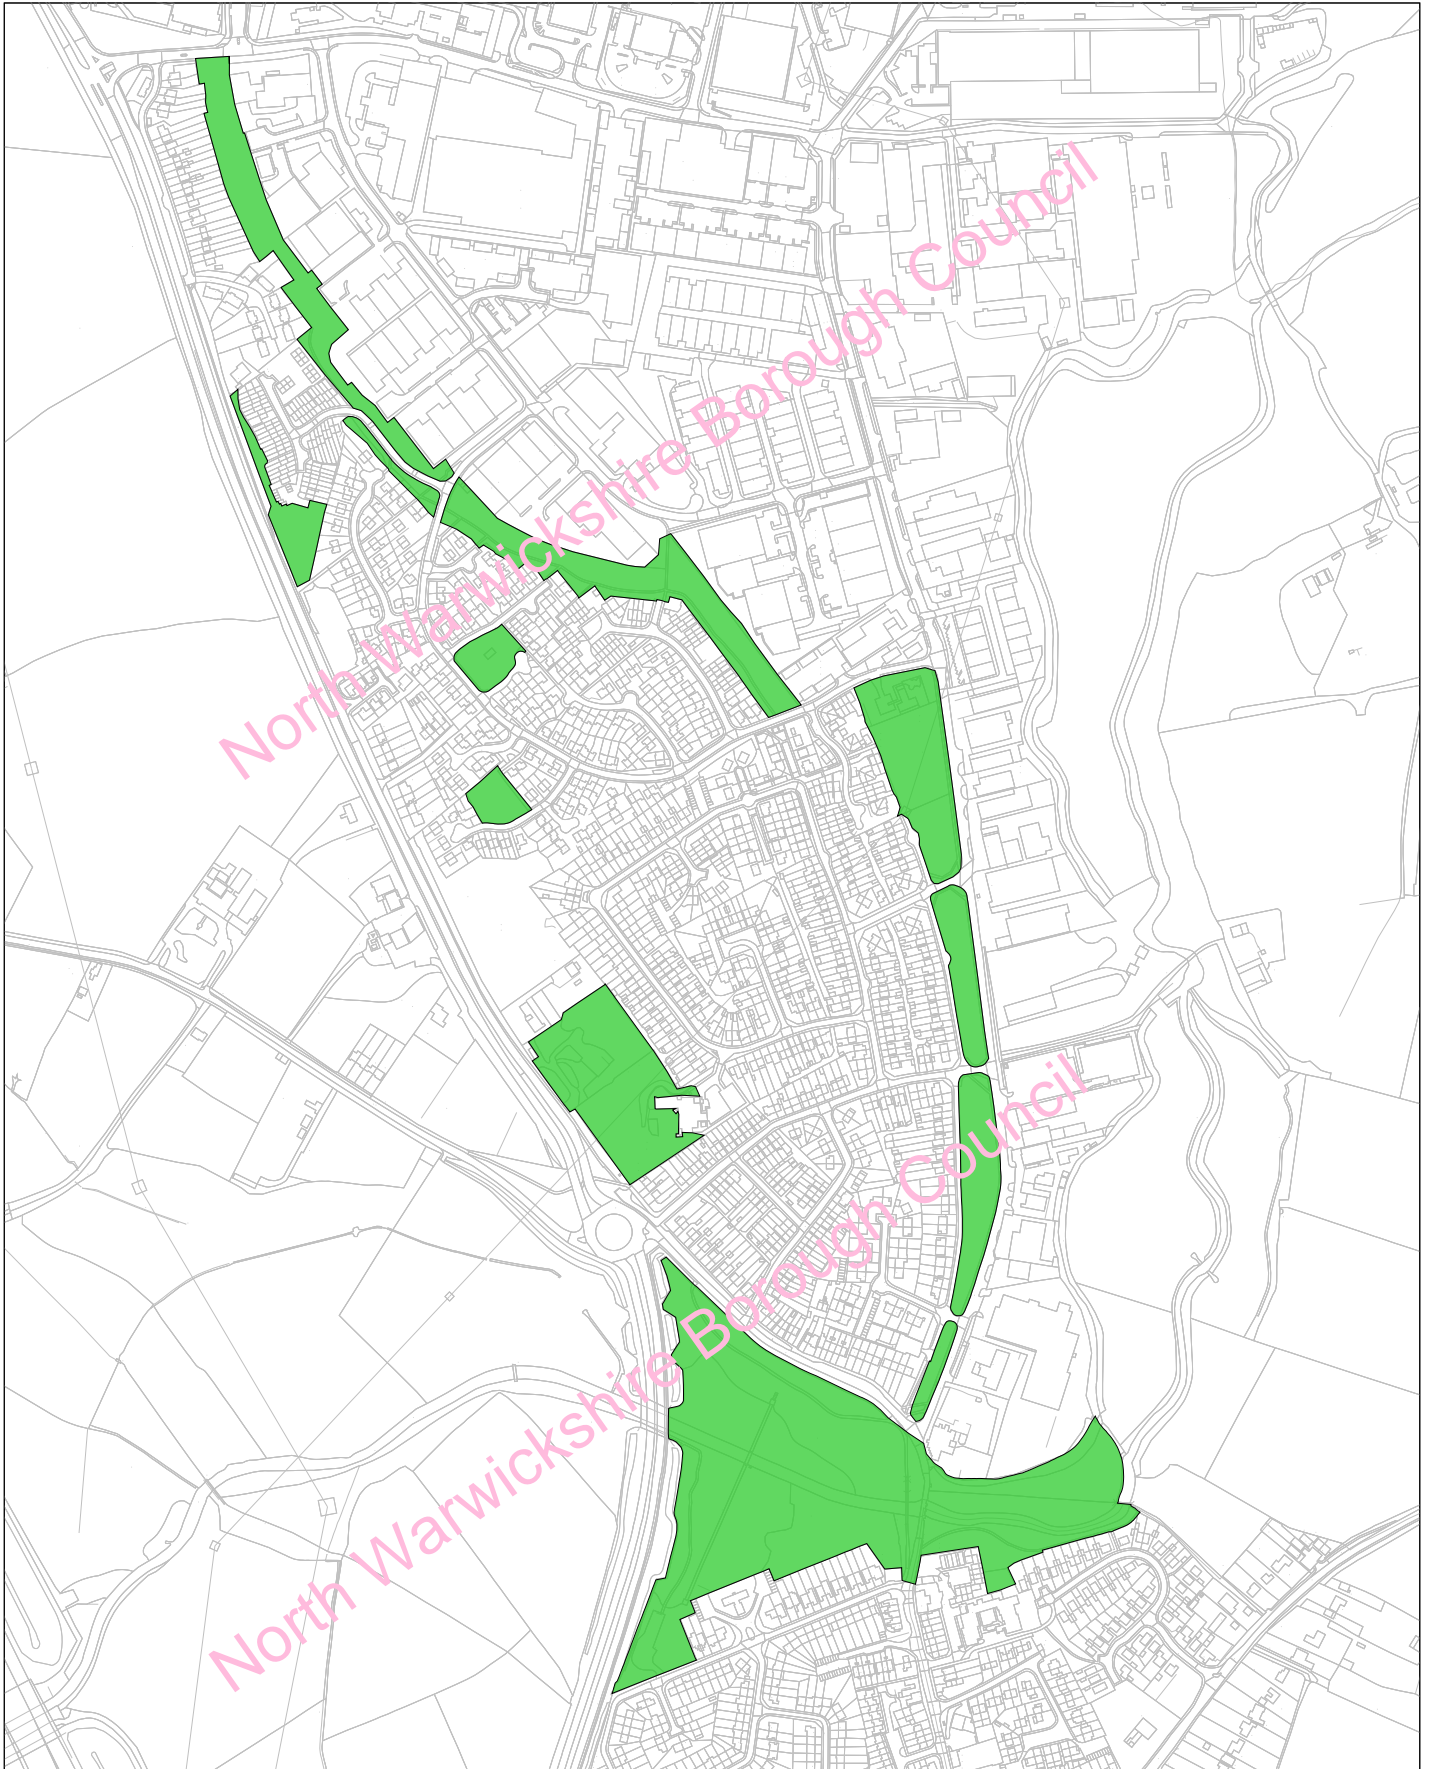

North Warwickshire
Borough Council

Policy LP20 - Polesworth Green Space

Date:01:09:21
Scale: 1:2000

North Warwickshire Local Plan
September 2021
LP20 Green Space

© Crown copyright and database rights 2021
Ordnance Survey 100017910

North Warwickshire
Borough Council

Policy LP20 - Coleshill (north) Green Space

Date: 01/09/21
Scale: 1:7000

North Warwickshire Local Plan
September 2021
LP20 Green Space

© Crown copyright and database rights 2021
Ordnance Survey 100017910