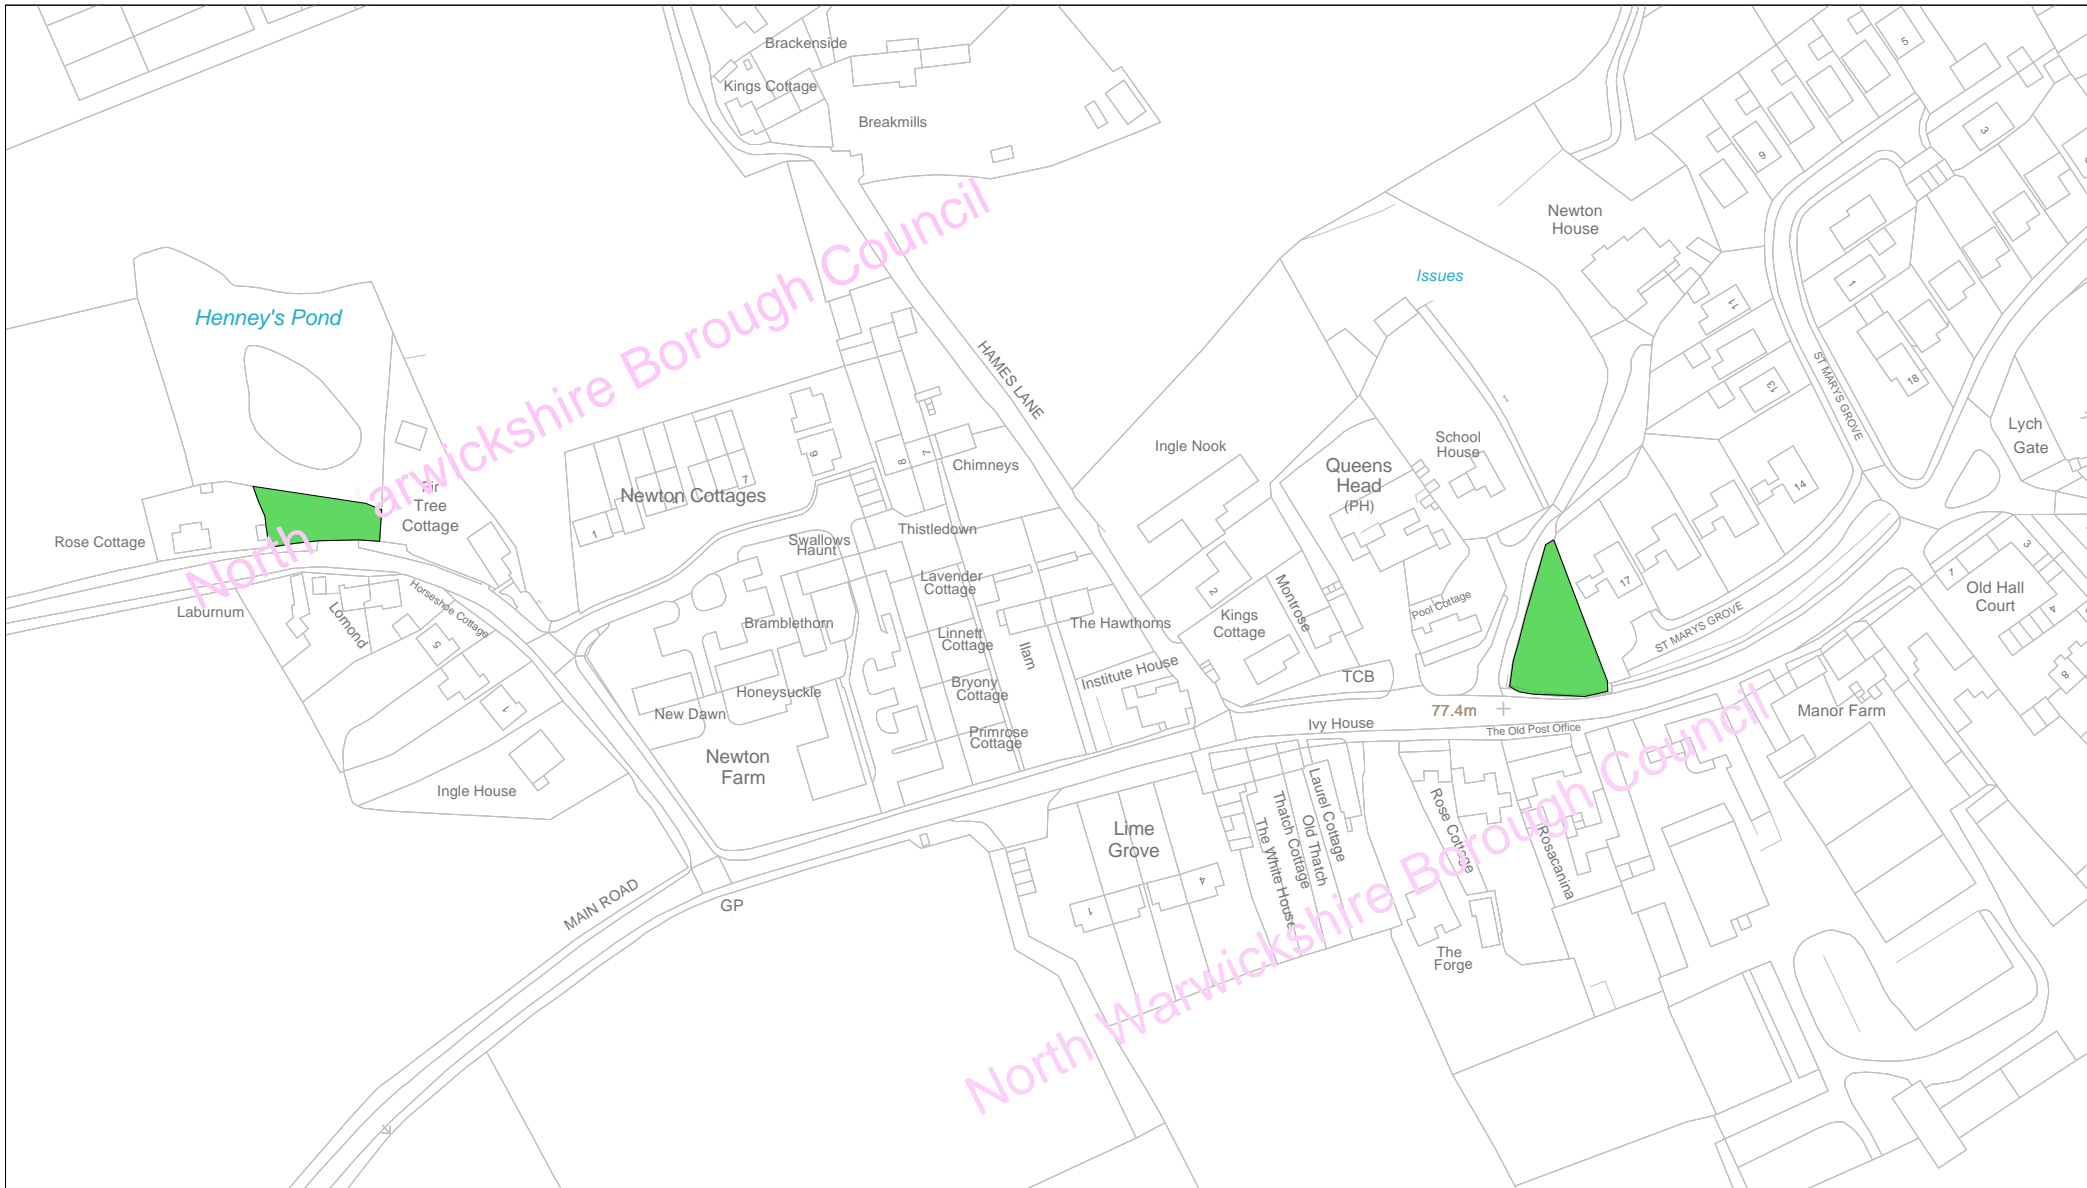

Policy LP20 - Newton Regis Green Space

Date: 01:09:21
Scale: 1:2000
North Warwickshire Local Plan
September 2021
LP20 Green Space

(C) Crown copyright and database rights 2021 Ordnance Survey 100017910

North Warwickshire
Borough Council