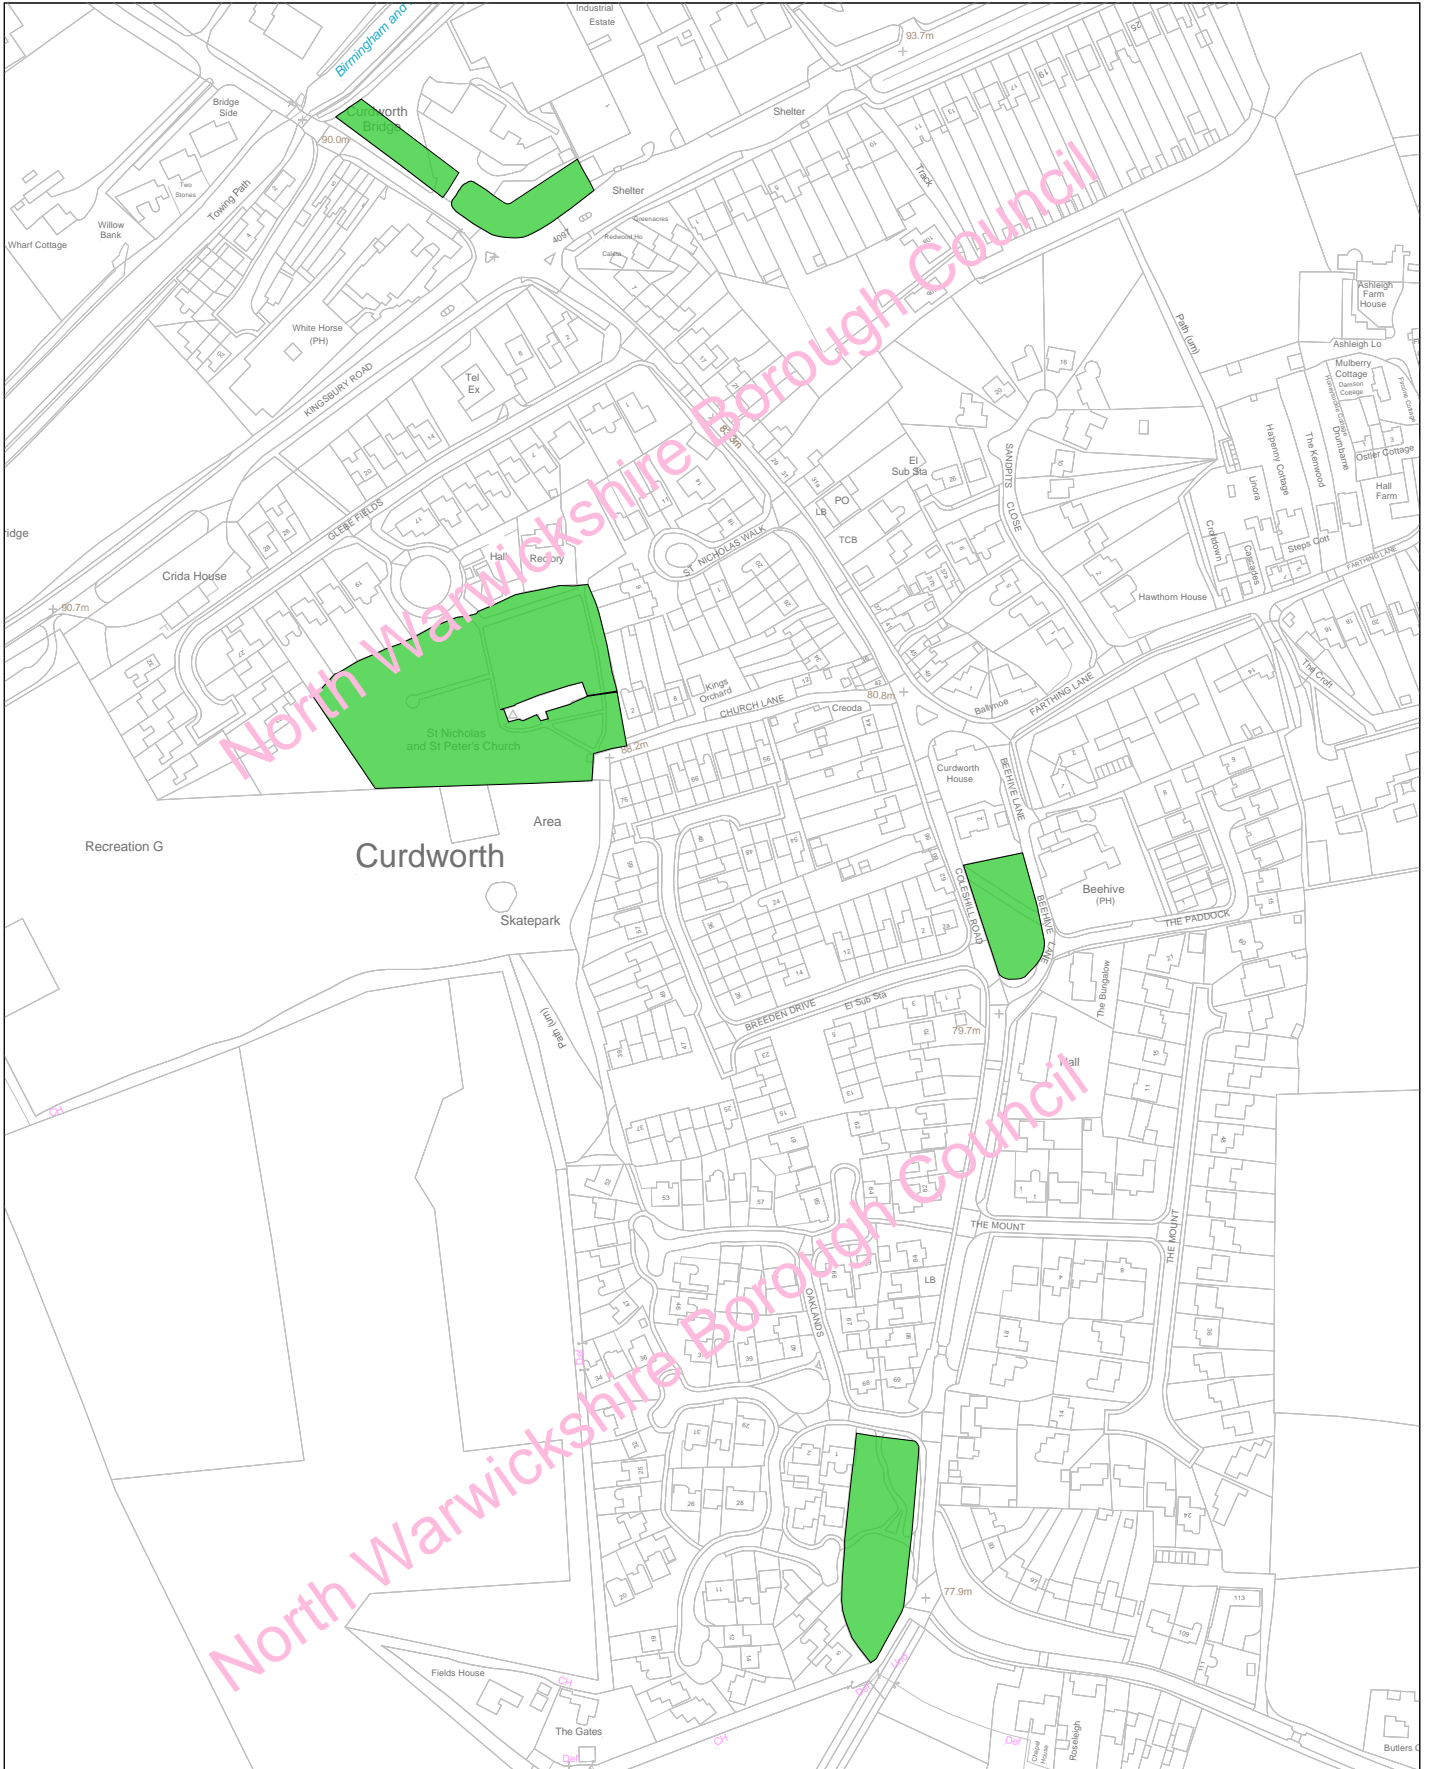

Policy LP20 - Curdworth Green Space

Date: 01:09:21
Scale: 1:3250

North Warwickshire Local Plan
September 2021
LP20 Green Space

© Crown copyright and database rights 2021
Ordnance Survey 100017910

North Warwickshire
Borough Council