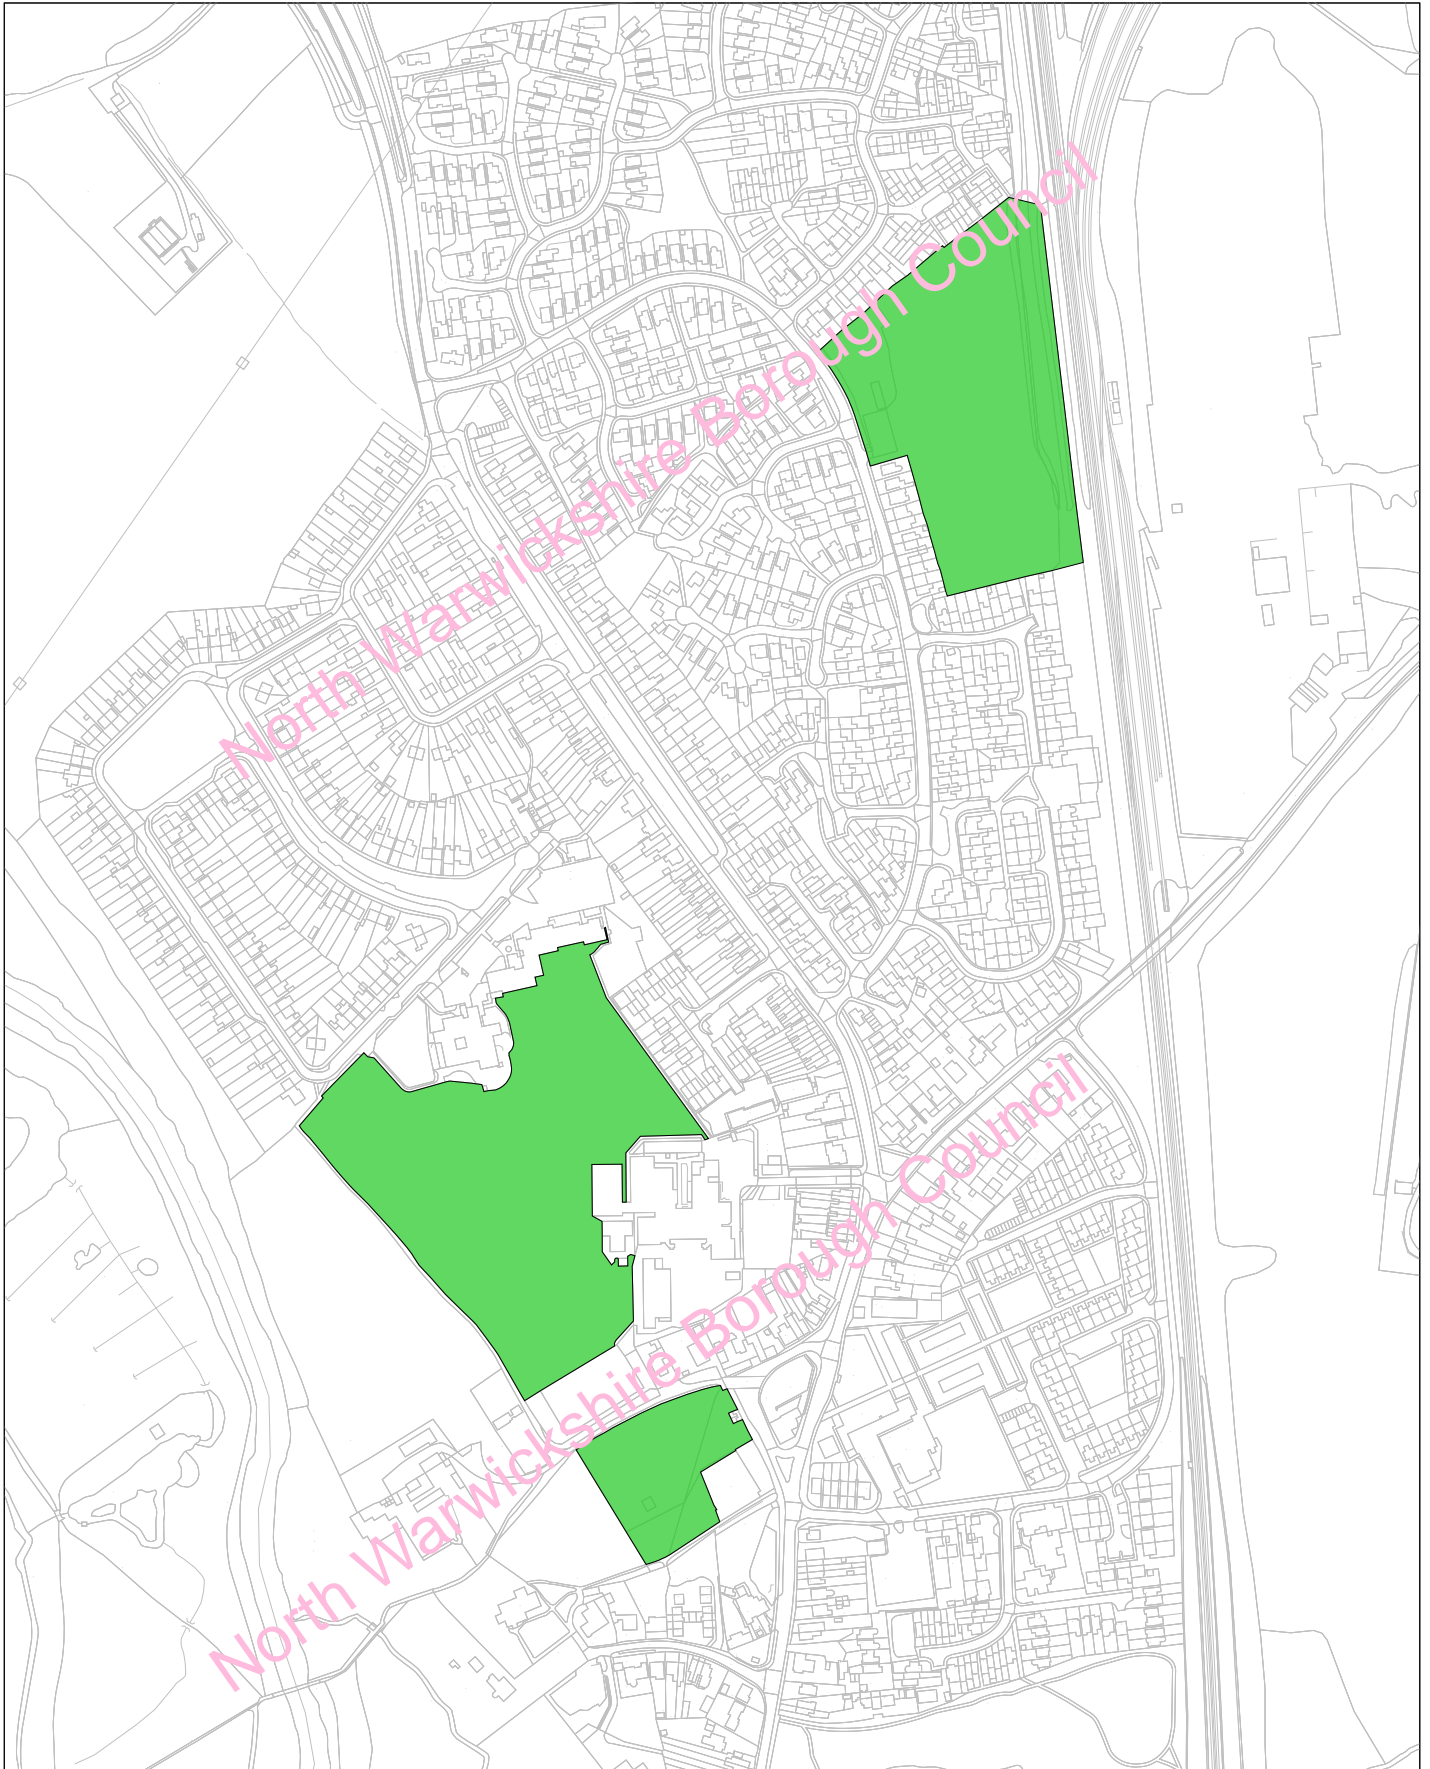

North Warwickshire
 Borough Council

Policy LP20 - Hartshill Green Space

Date: 01/09/21
Scale: 1:2500

North Warwickshire Local Plan
September 2021
LP20 Green Space

© Crown copyright and database rights 2021
Ordnance Survey 100017910

North Warwickshire
Borough Council

Policy LP20 - Kingsburyl Green Space

Date: 01:09:21
Scale: 1:5000

North Warwickshire Local Plan
September 2021
LP20 Green Space

© Crown copyright and database rights 2021
Ordnance Survey 100017910