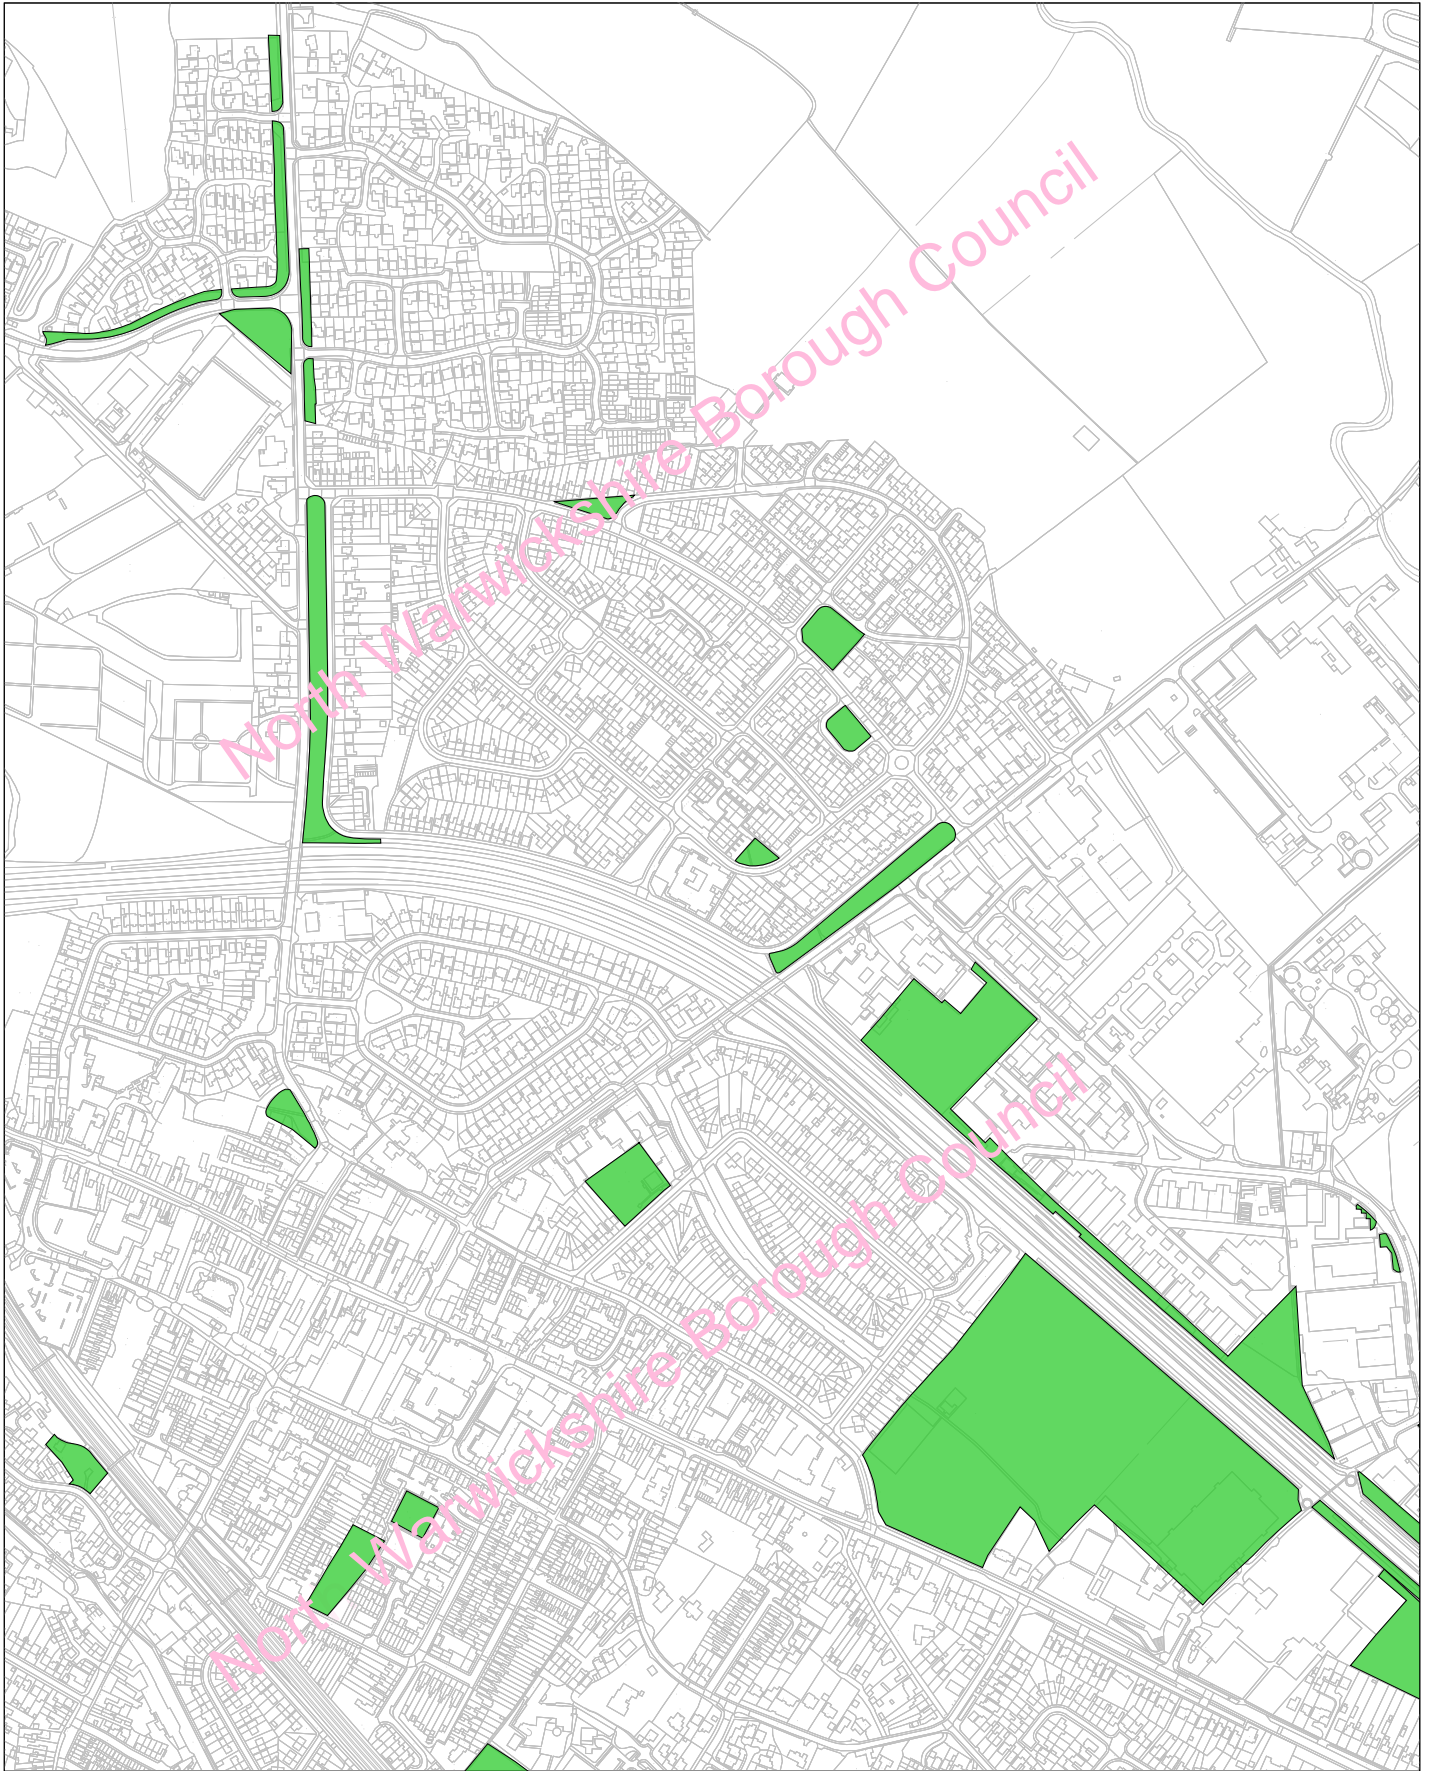

List of Maps (from Table of Contents)

---

58. Policy LP20 - Atherstone Green Space 2021	2
59. Policy LP20 - Atherstone & Mancetter Green Space 2021	3
60. Policy LP20 - Dordon Green Space 2021	4
61. Policy LP20 - Polesworth Green Space 2021	5
62. Policy LP20 - Coleshill (north) Green Space 2021	6
63. Policy LP20 - Coleshill (central-south) Green Space 2021	7
64. Policy LP20 - Grendon Green Space 2021	8
65. Policy LP20 - Hartshill Green Space 2021	9
66. Policy LP20 - Kingsbury Green Space 2021	10
67. Policy LP20 - New Arley Green Space 2021	11
68. Policy LP20 - Old Arley Green Space 2021	12
69. Policy LP20 - Water Orton Green Space 2021	13
70. Policy LP20 - Austrey Green Space 2021	14
71. Policy LP20 - Curdworth Green Space 2021	15
72. Policy LP20 - Fillongley Green Space 2021	16
73. Policy LP20 - Newton Regis Green Space 2021	17
74. Policy LP20 - Shuttington Green Space 2021	18
75. Policy LP20 - Warton Green Space 2021	19
76. Policy LP20 - Whitacre Heath Green Space 2021	20

Policy LP20 - Atherstone Green Space

Date: 01:09:21
Scale: 1:7250

North Warwickshire Local Plan
September 2021
LP20 Green Space

© Crown copyright and database rights 2021
Ordnance Survey 100017910

North Warwickshire
Borough Council