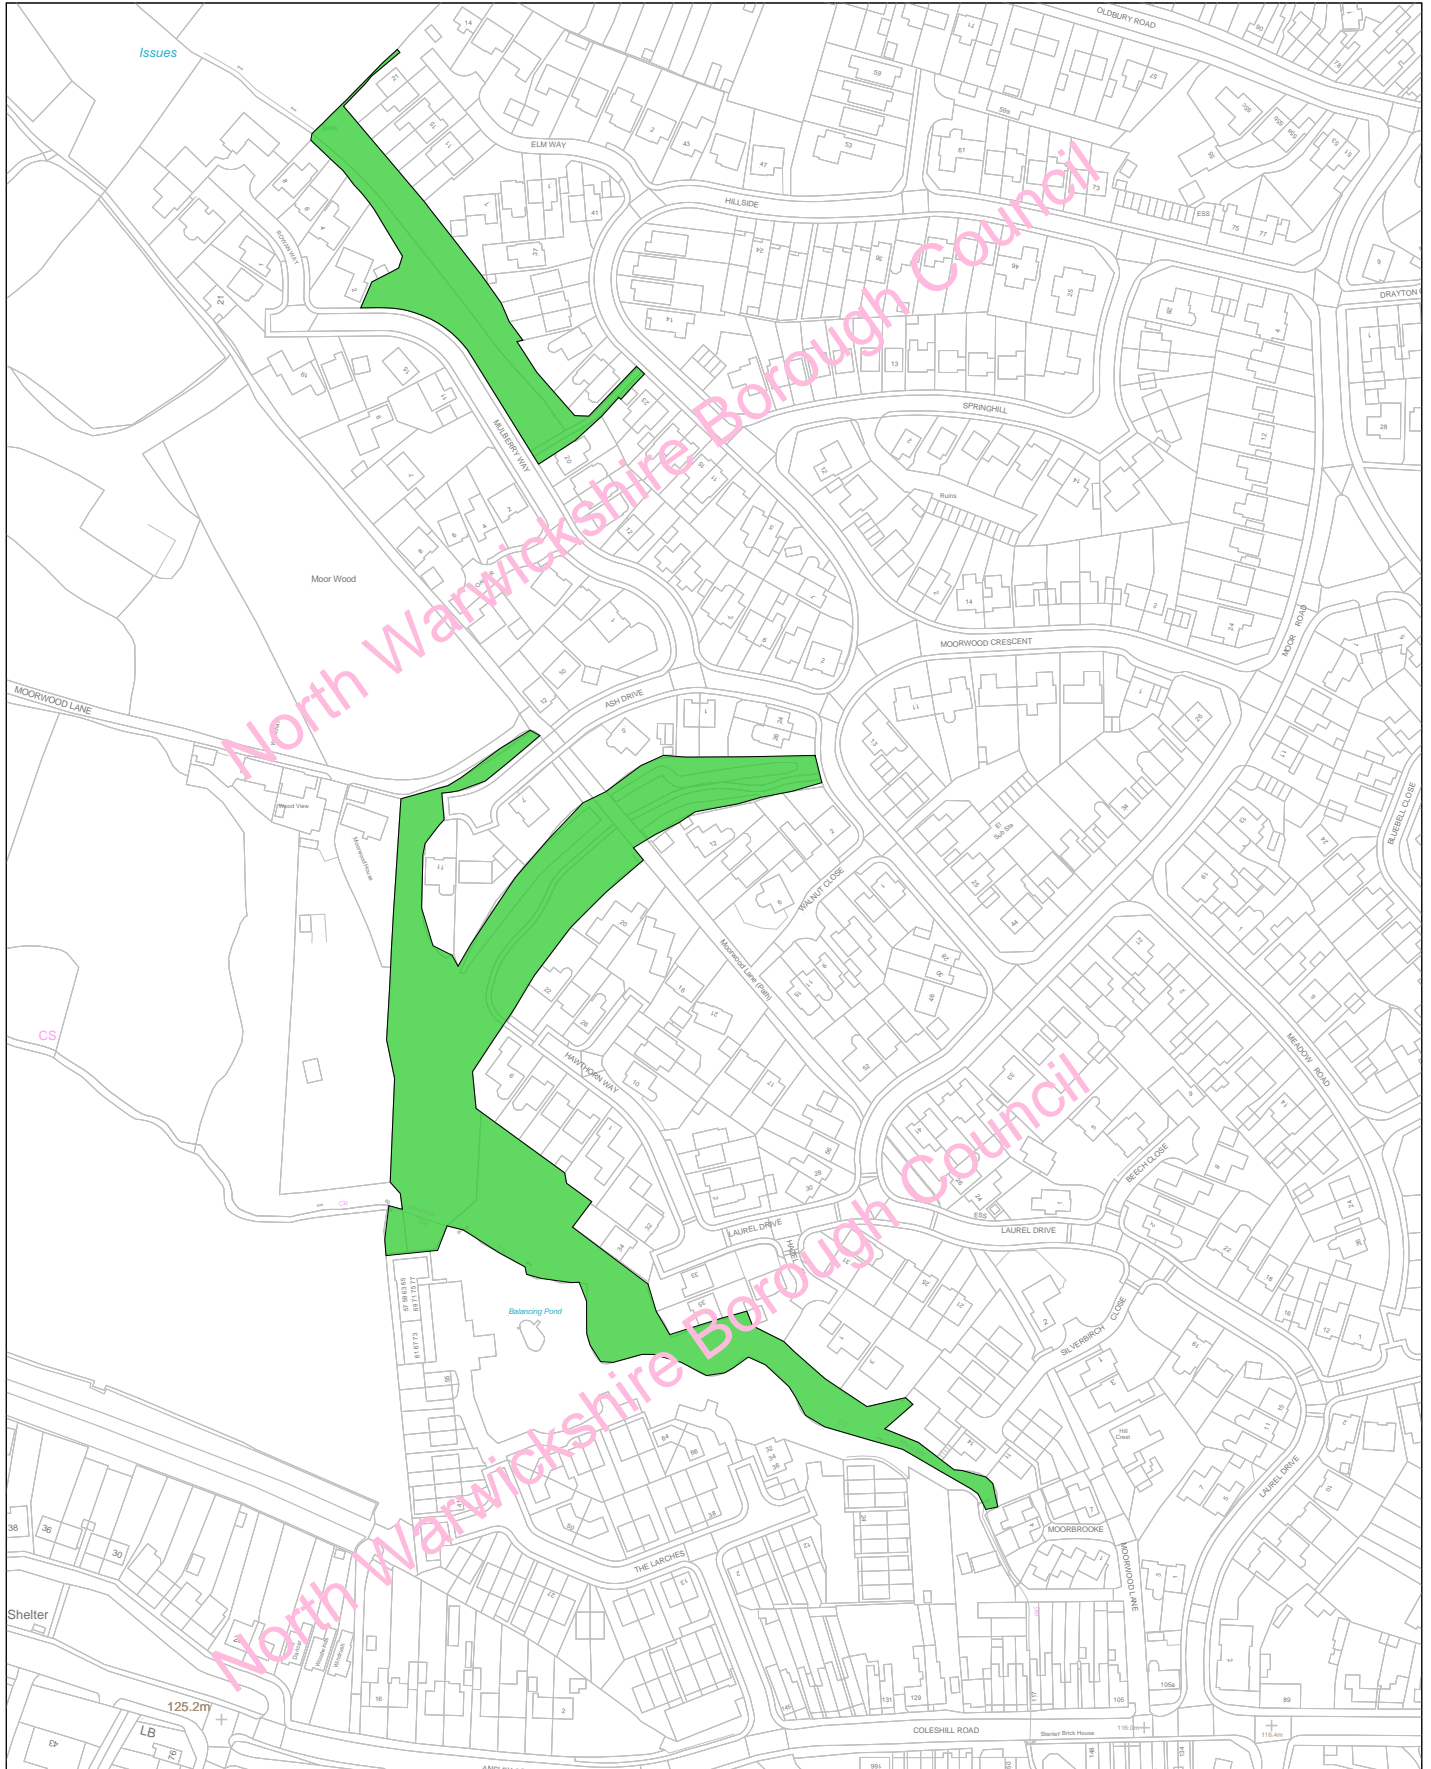

Policy LP20 - Hartshill Green Space

Date: 01/09/21
Scale: 1:2500

North Warwickshire Local Plan
September 2021
LP20 Green Space

© Crown copyright and database rights 2021
Ordnance Survey 100017910

North Warwickshire
Borough Council