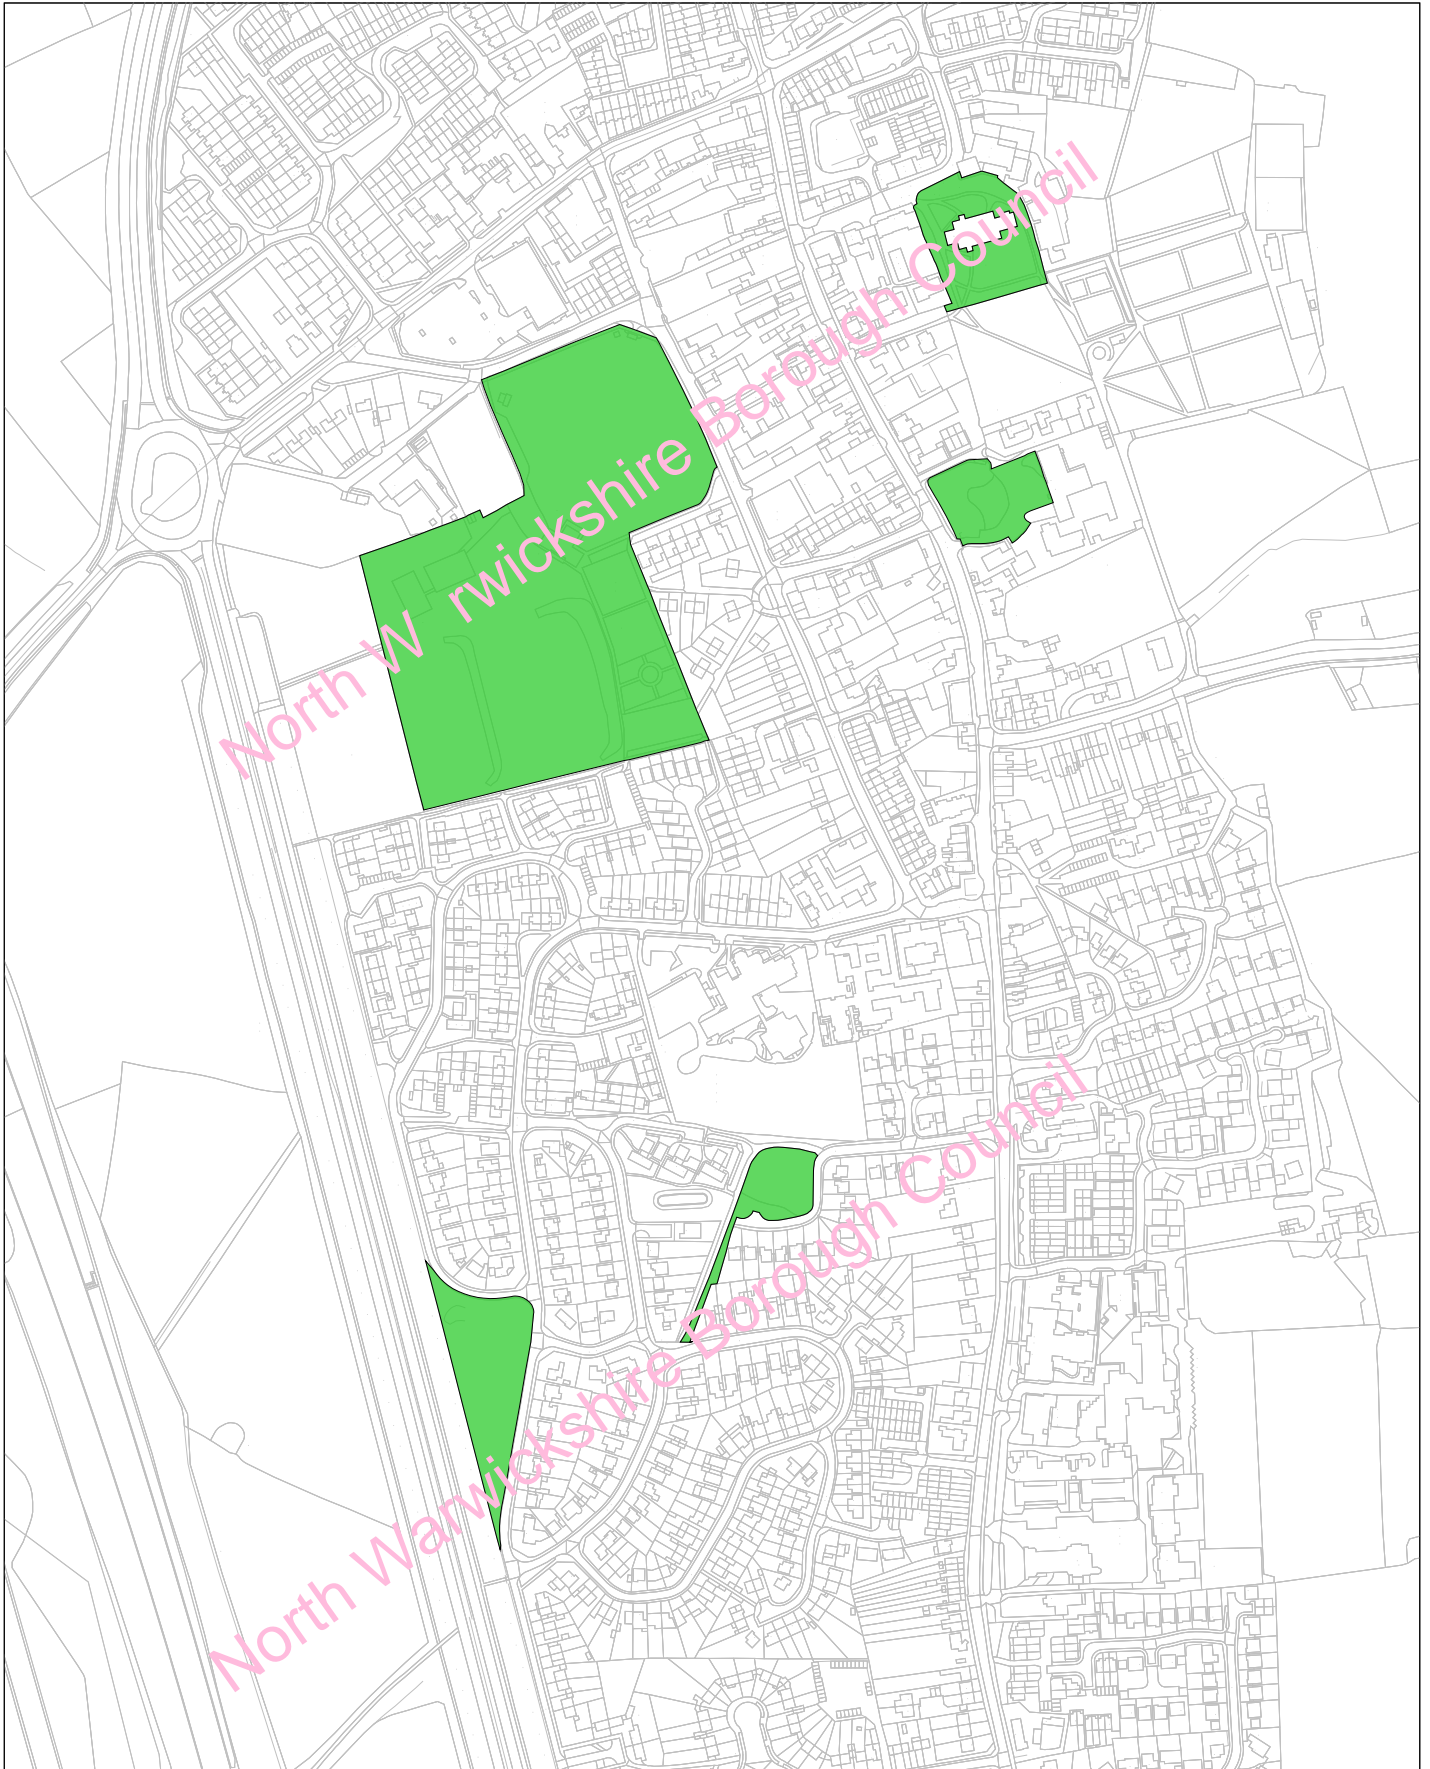

North Warwickshire
Borough Council

Policy LP20 - Polesworth Green Space

Date:01:09:21
Scale: 1:2000

North Warwickshire Local Plan
September 2021
LP20 Green Space

© Crown copyright and database rights 2021
Ordnance Survey 100017910

North Warwickshire
Borough Council

Policy LP20 - Coleshill (north) Green Space

Date: 01/09/21
Scale: 1:7000

North Warwickshire Local Plan
September 2021
LP20 Green Space

© Crown copyright and database rights 2021
Ordnance Survey 100017910

North Warwickshire
Borough Council

Policy LP20 - Coleshill (central/south) Green Space

Date: 01:09:21
Scale: 1:5000
North Warwickshire Local Plan
September 2021
LP20 Green Space

© Crown copyright and database rights 2021
Ordnance Survey 100017910