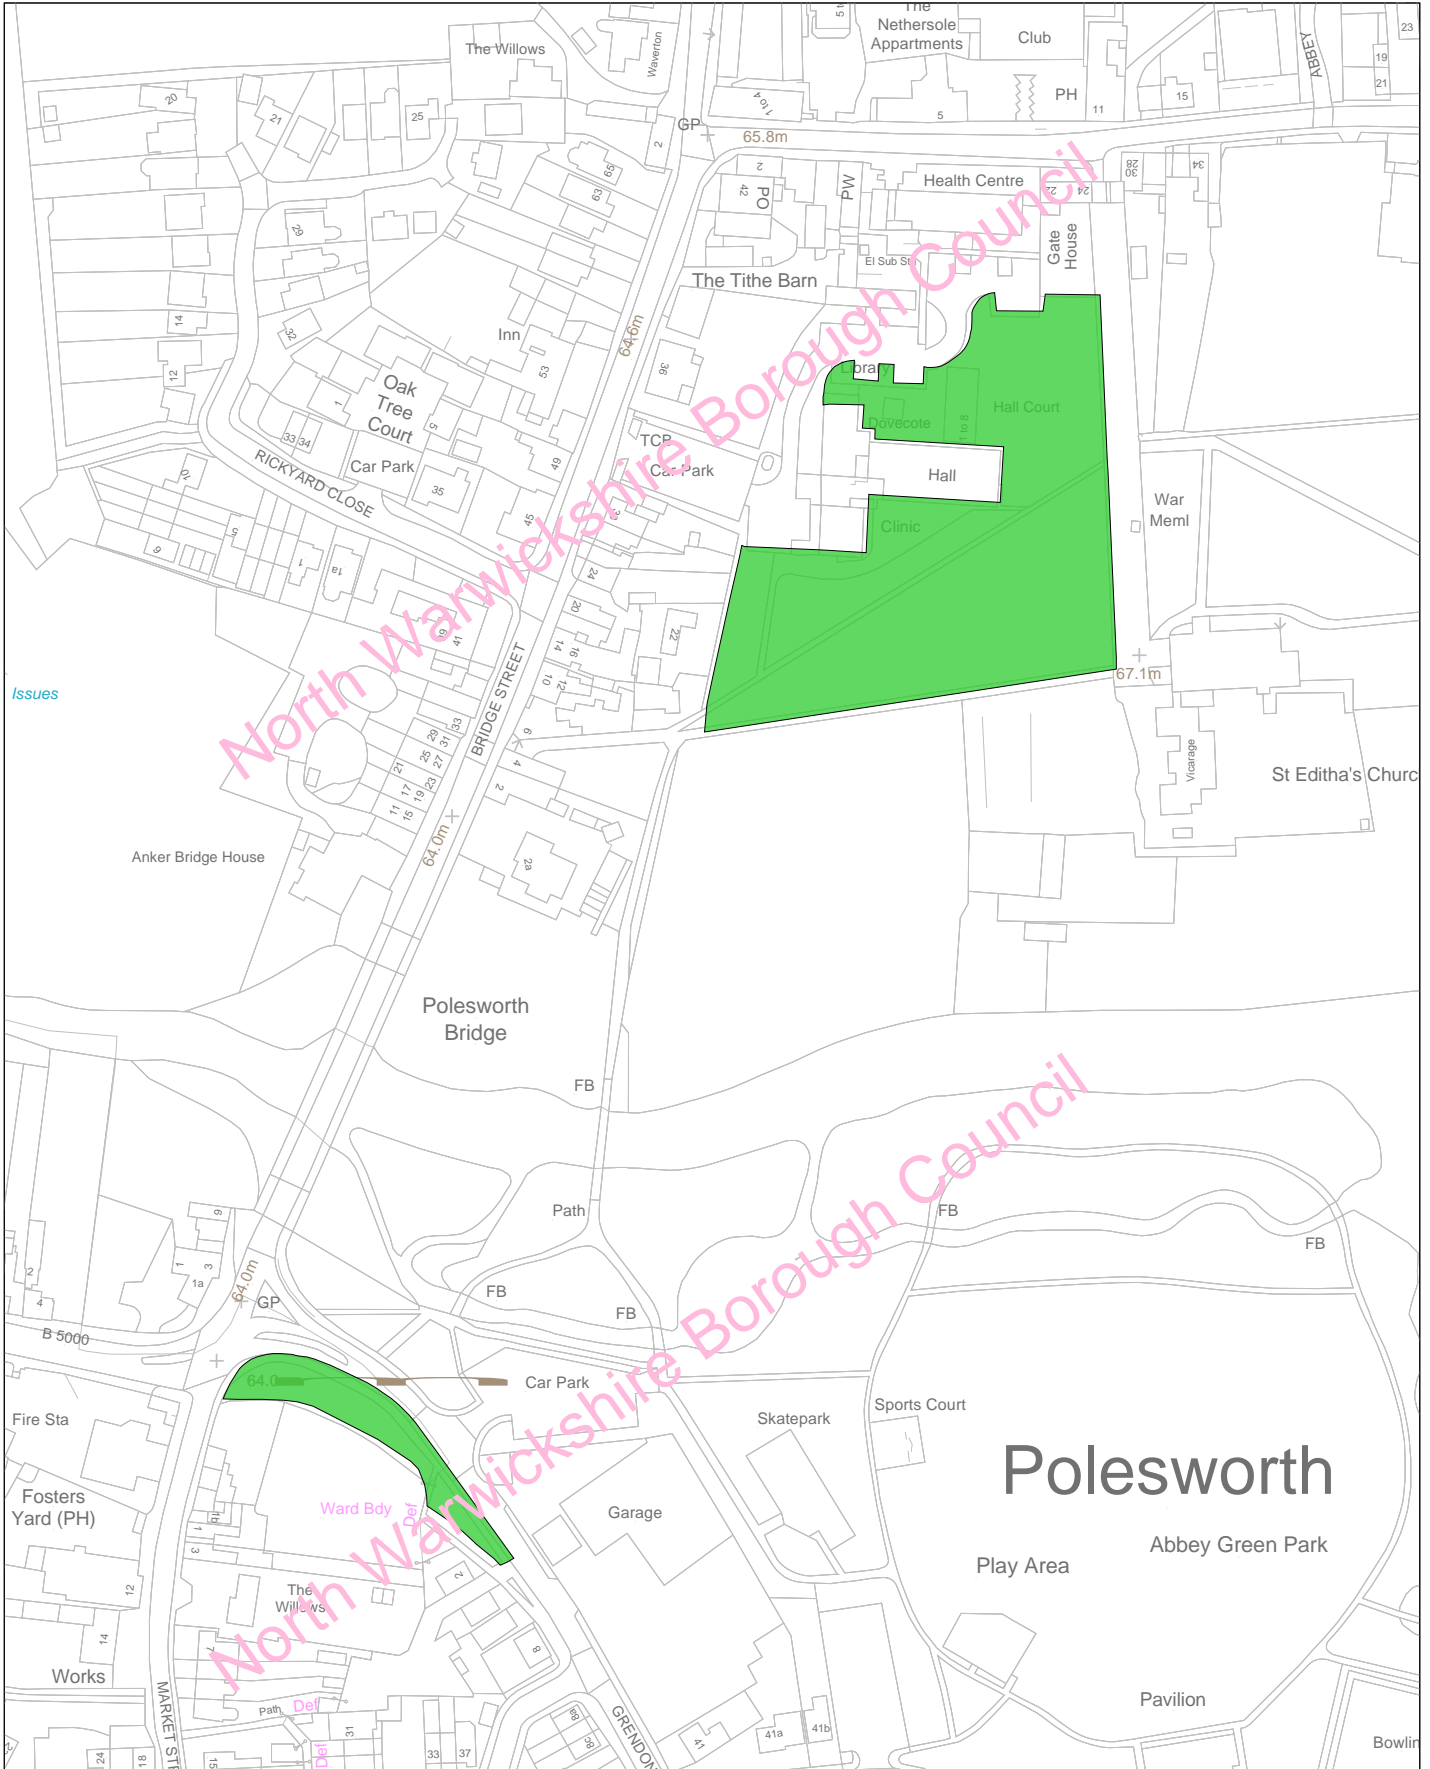

Policy LP20 - Polesworth Green Space

Date:01:09:21
Scale: 1:2000

North Warwickshire Local Plan
September 2021
LP20 Green Space

© Crown copyright and database rights 2021
Ordnance Survey 100017910

North Warwickshire
Borough Council