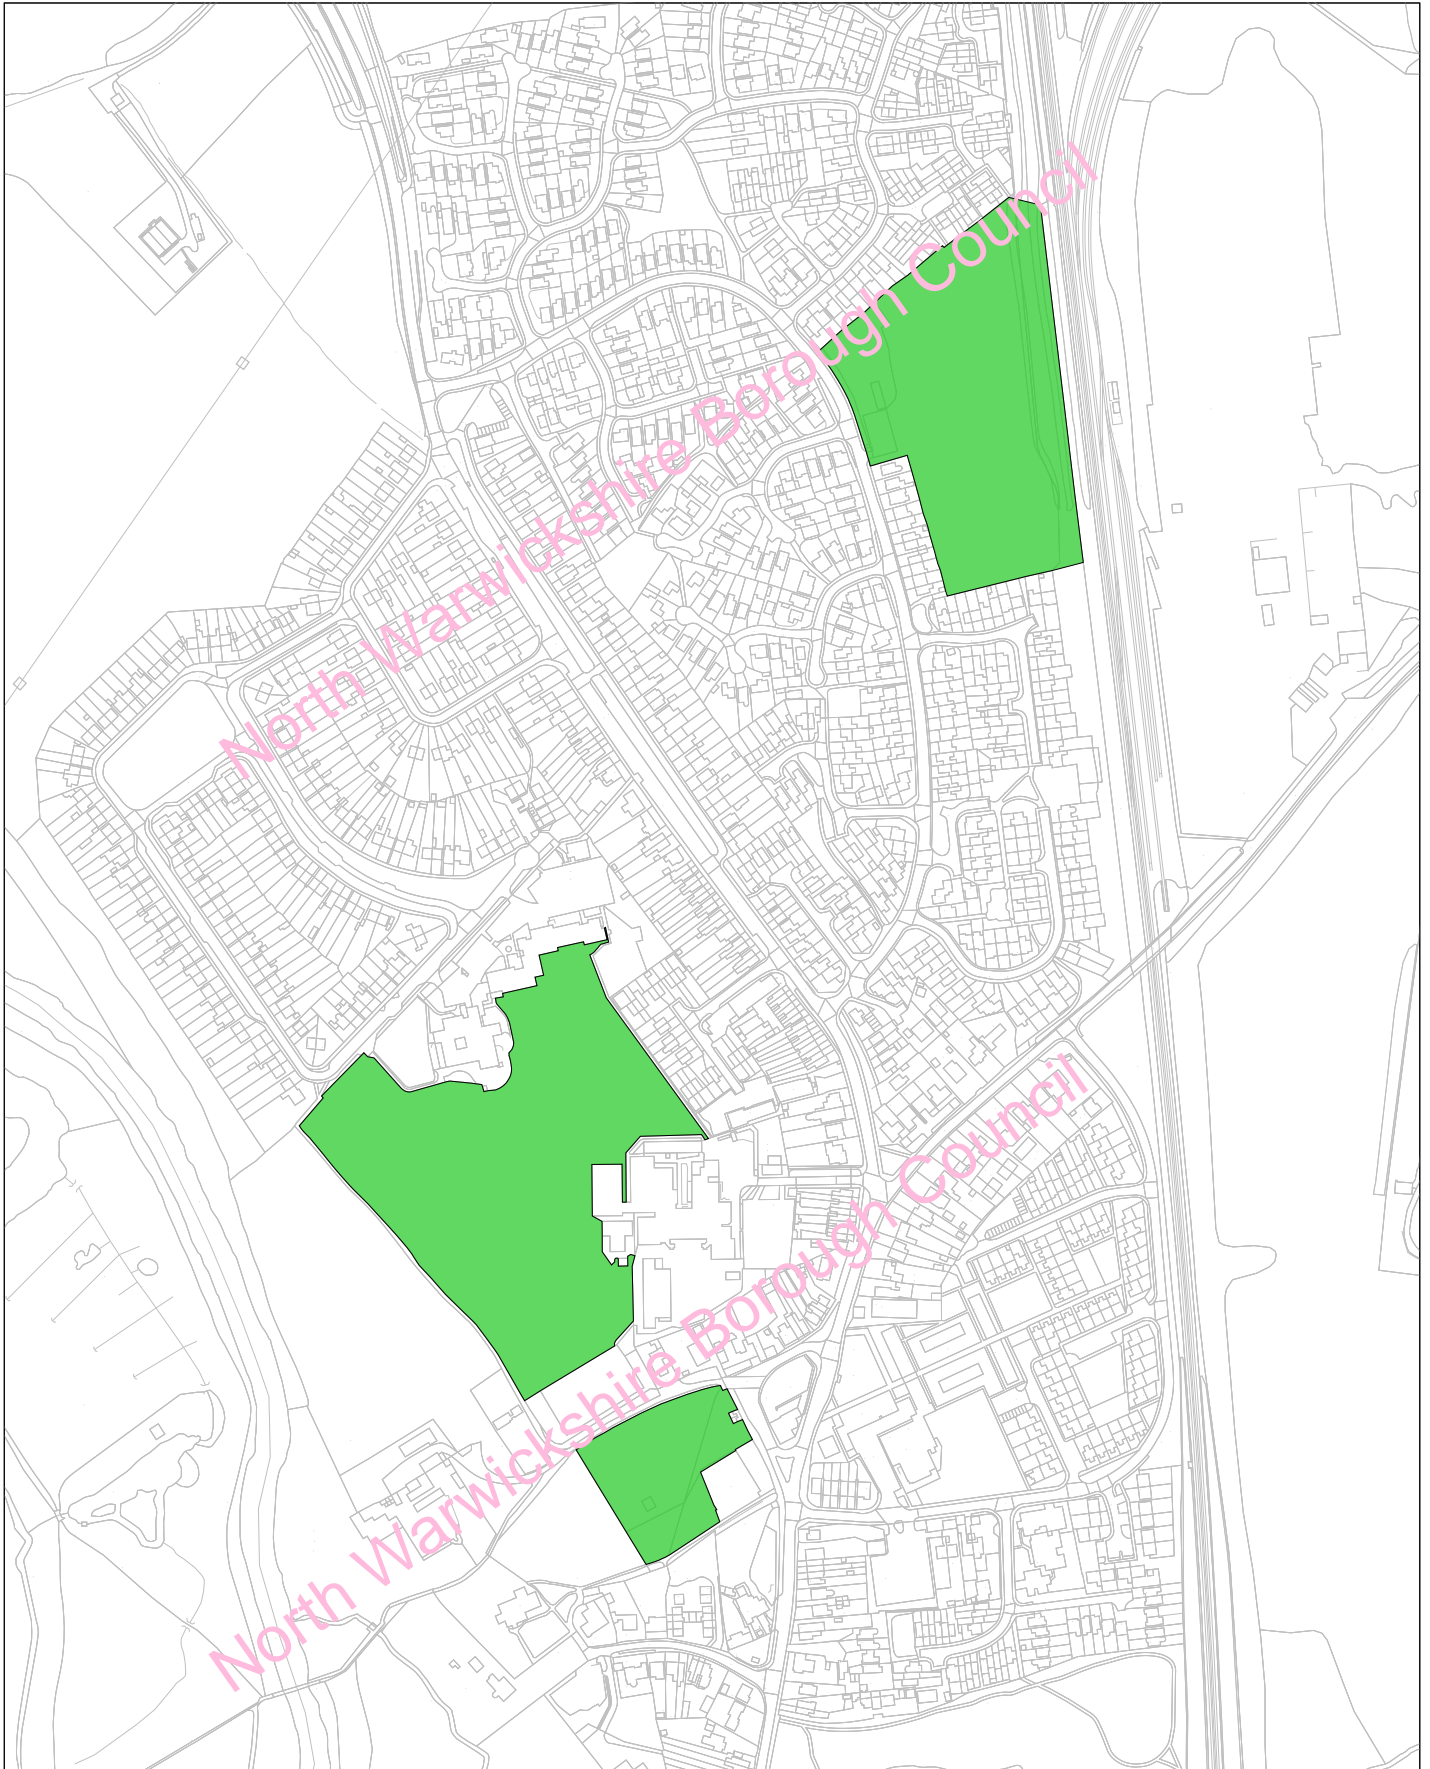

© Crown copyright and database rights 2021
 Ordnance Survey 100017910

North Warwickshire
 Borough Council

Policy LP20 - Hartshill Green Space

Date: 01/09/21
Scale: 1:2500

North Warwickshire Local Plan
September 2021
LP20 Green Space

© Crown copyright and database rights 2021
Ordnance Survey 100017910

North Warwickshire
Borough Council

Policy LP20 - Kingsburyl Green Space

Date: 01:09:21
Scale: 1:5000

North Warwickshire Local Plan
September 2021
LP20 Green Space