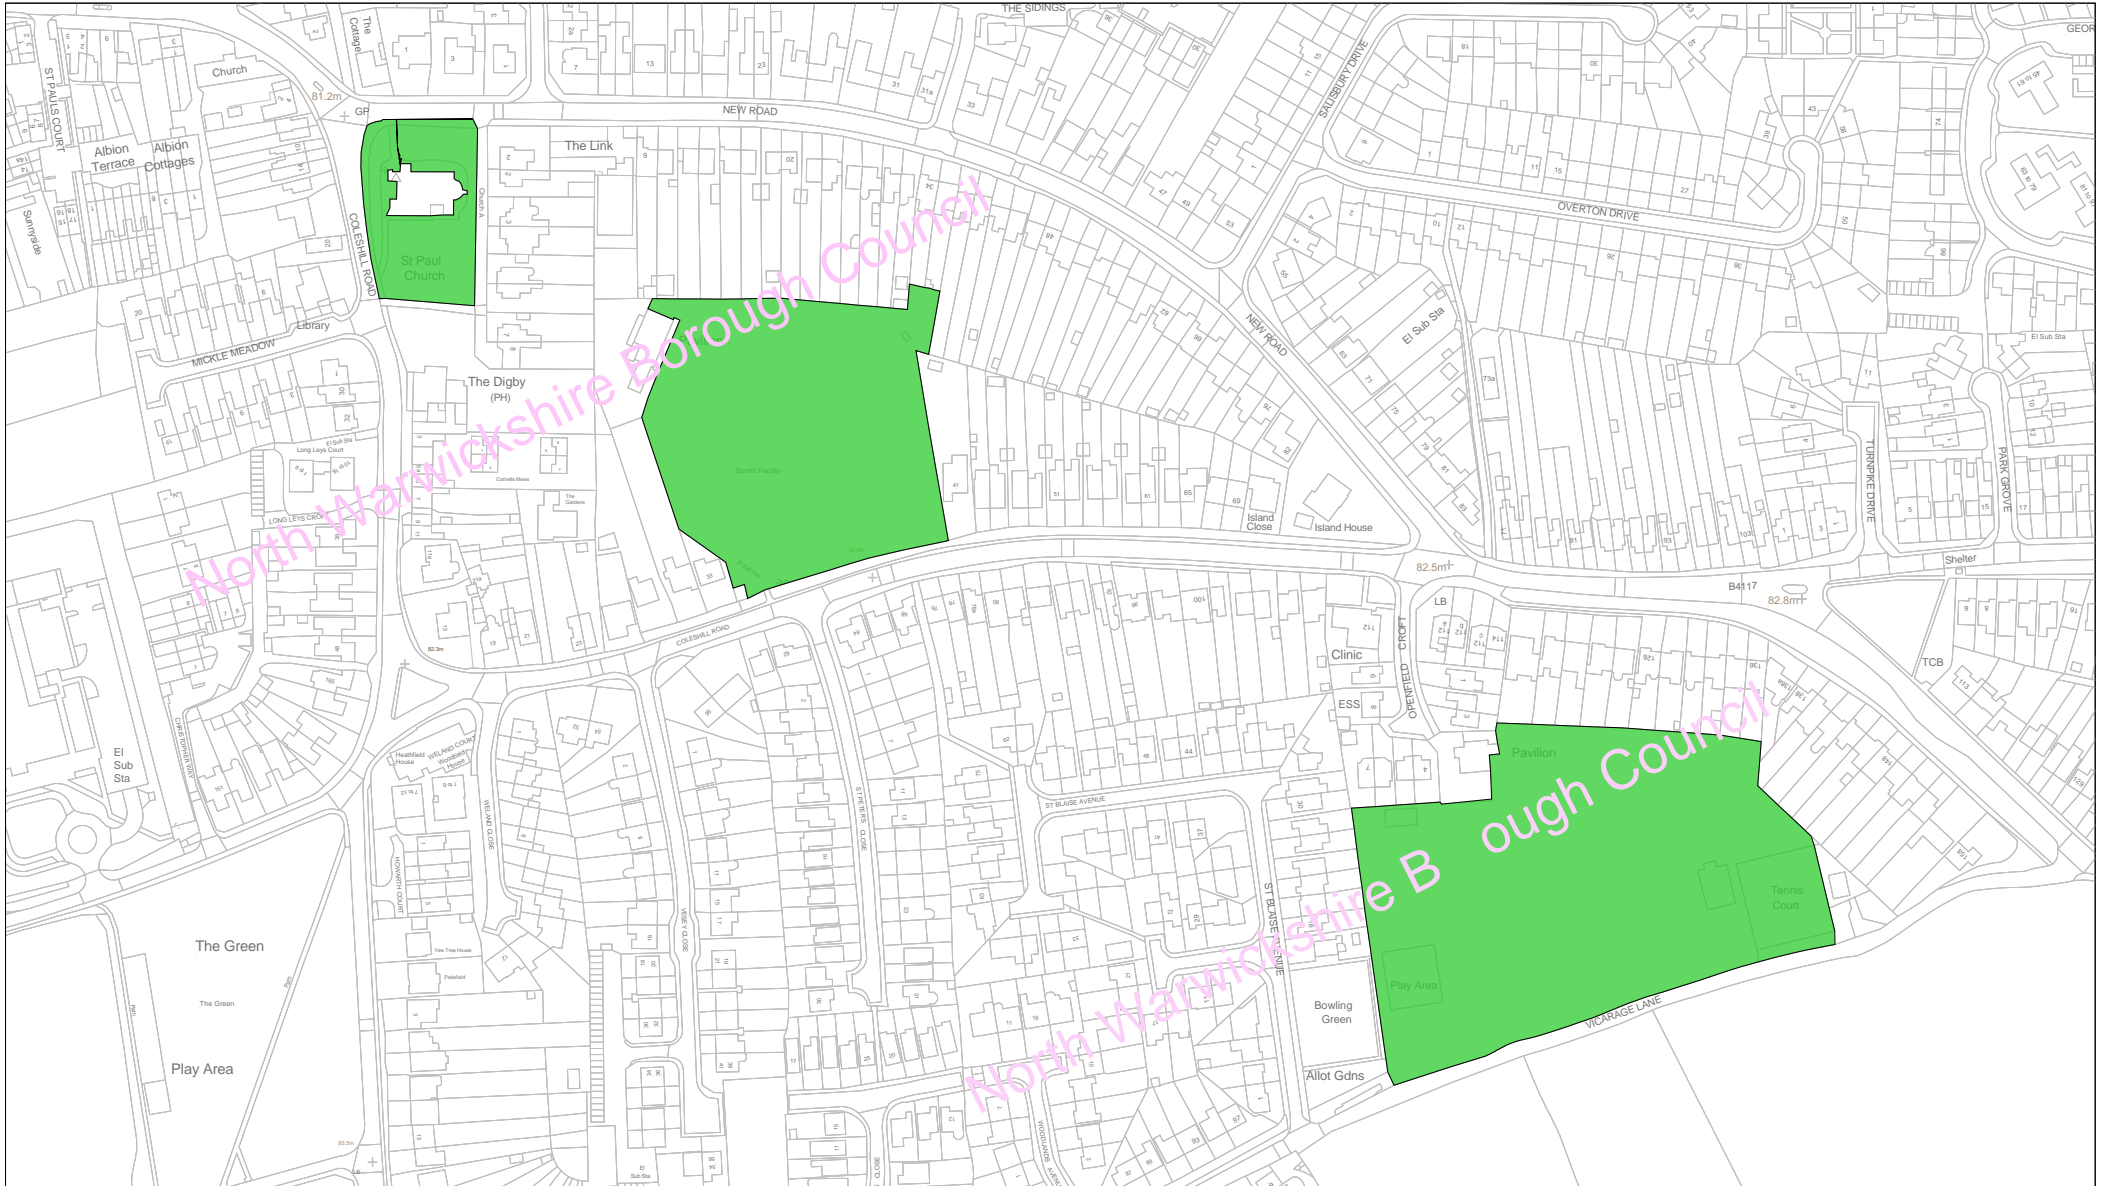

(C) Crown copyright and database rights 2021 Ordnance Survey 100017910

North Warwickshire
Borough Council

Policy LP20 - Old Arley Green Space

Old Arley

Date: 01/09/21
Scale: 1:1250

North Warwickshire Local Plan
September 2021
LP20 Green Space

© Crown copyright and database rights 2021
Ordnance Survey 100017910

North Warwickshire
Borough Council

Policy LP20 - Water Orton Green Space

Date: 01:09:21
Scale: 1:3000

North Warwickshire Local Plan September 2021 LP20 Green Space